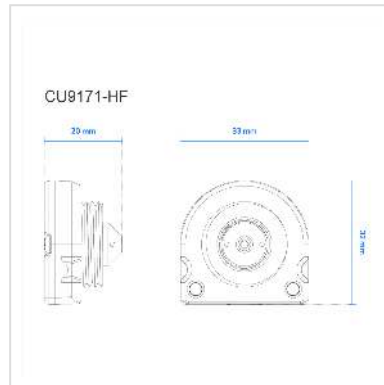

VIVOTEK CU9171-HF Kameraeinheit, Pinhole-Objektiv, flache Form, 4MP 30 fps

Artikelnummer	21.19.3872
Hersteller	VIVOTEK
Hersteller-Art.-Nr.	CU9171-HF
EAN (Einzelstück)	4710469353123

VIVOTEK

OPTIONAL ACCESSORIES REQUIRED

Camera Unit, Flat Shape, 4M 30 fps, Pinhole Lens, passend zu VIVOTEK VC9101 Split-Type-Kamerasystem

Camera Unit, split-type, 4M 30fps, H.264/MJPEG, pinhole Lens, WDR Pro, 3DNR, with 5 Meters cable, operating temp (-10°C ~ 50°C), flat type; work with VC9101