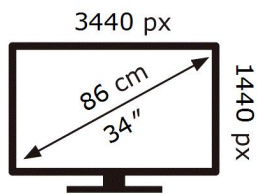

ENERG

SAMSUNG

S34C652UAA

32 kWh/1000h

ABCDEF **G**

HDR

52 kWh/1000h

2019/2013