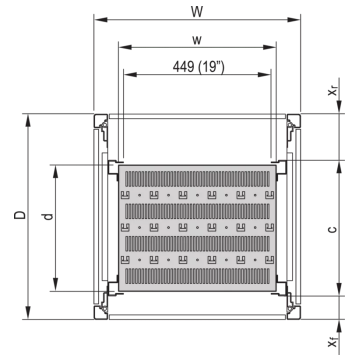

### KEY FEATURES

Mounting height 1-U

Perforated cut-outs for assembling cable ties

Static load-carrying capacity 75-kg

When used as a partial-width shelf a third 19" plane is required, please order this separately

Depth: 680 mm

## ADDITIONAL PRODUCT DETAILS

---

Eurorack 19" Shelf, Stationary, Full Depth / Recessed Depth with load capacity of 75 kg.

Please order depth member for recessed versions separately.