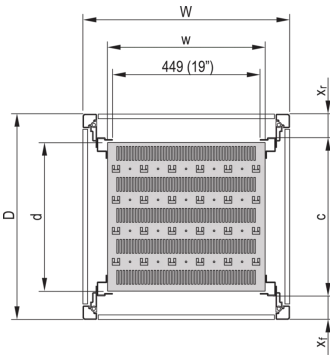

### KEY FEATURES

Mounting height 1-U

Perforated cut-outs for assembling cable ties

Static load-carrying capacity 75-kg

When used as a partial-width shelf a third 19" plane is required, please order this separately

Depth: 680 mm

## ADDITIONAL PRODUCT DETAILS

---

Eurorack 19" Shelf, Stationary, Full Depth / Recessed Depth with load capacity of 75 kg.

Please order depth member for recessed versions separately.