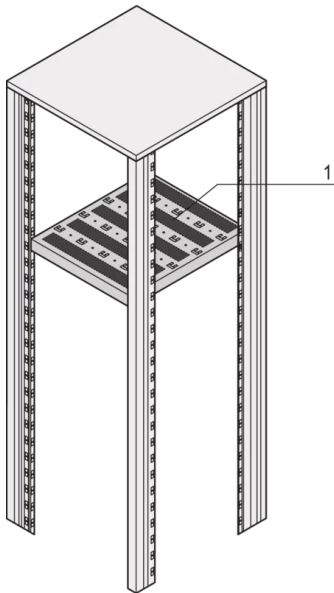

### KEY FEATURES

Mounting height 1-U

Perforated cut-outs for assembling cable ties

Static load-carrying capacity 75-kg

When used as a partial-width shelf a third 19" plane is required, please order this separately