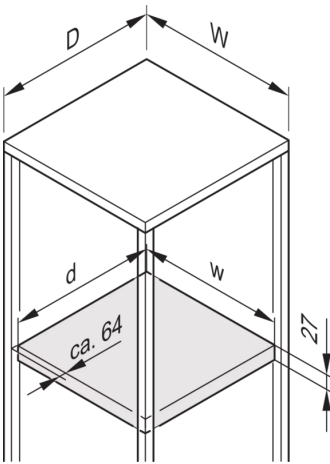

### KEY FEATURES

Mounting height 1-U

Perforated cut-outs for assembling cable ties

Static load-carrying capacity 75-kg

When used as a partial-width shelf a third 19" plane is required, please order this separately