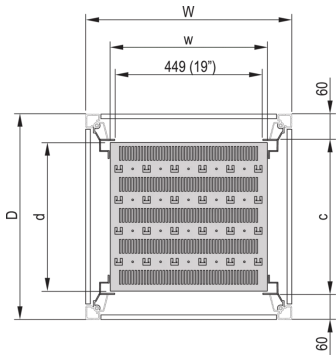

### KEY FEATURES

Mounting height 1-U

Perforated cut-outs for assembling cable ties

Static load-carrying capacity 75-kg

When used as a partial-width shelf a third 19" plane is required, please order this separately

Depth: 680 mm

## ADDITIONAL PRODUCT DETAILS

---

Eurorack 19" Shelf, Stationary, Full Depth / Recessed Depth with load capacity of 75 kg.

Please order depth member for recessed versions separately.