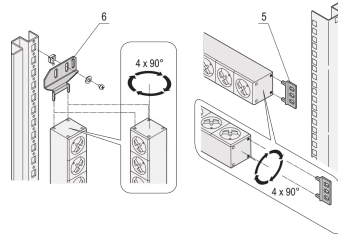

## 60110-207 SOCKET STRIP, SCHUKO, 12 SOCKETS, WITH SWITCH

### KEY FEATURES

230-V, 16-A

Horizontal or vertical mounting

Connecting cable 2-m with SCHUKO/UTE plug

In accordance with DIN 57620, VDE 0620

Installation height 1-U

Socket strips with SCHUKO sockets

Socket strips can be rotated through all four directions (in 90° increments) during installation

### PRODUCT ATTRIBUTES

Socket Type: SCHUKO

Number of Sockets: 12

Color: Grey

With Switch: Yes

Length: 947.5 mm

Voltage AC: 230 V

Depth: 44 mm