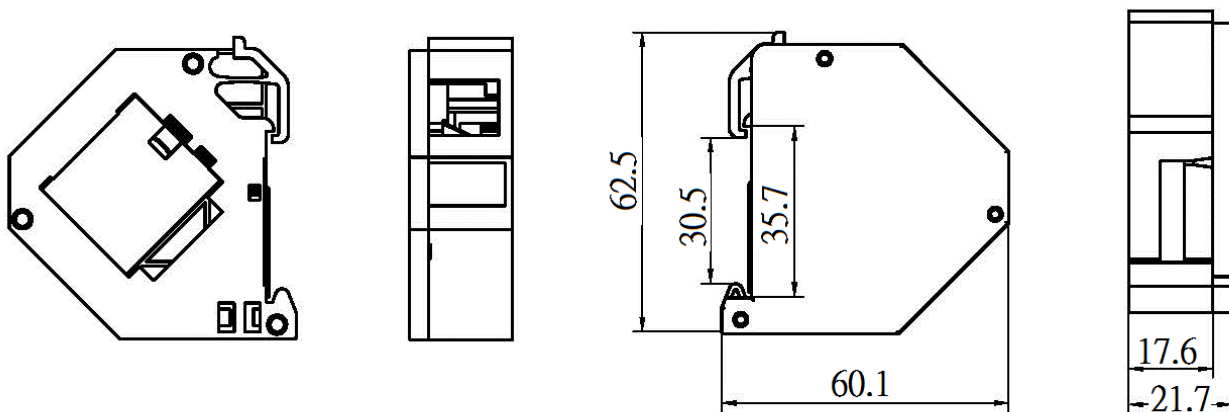

Datenblatt - Fiche technique - Data sheet

26.11.0339

ROLINE Tragschienenadapter für ROLINE Keystone SLIM Module, unbestückt

ROLINE Adaptateur de rail DIN pour module Keystone SLIM, non équipé

ROLINE Adapter for Keystone Holder SLIM, module, empty

Item no.: 26.11.0339

ROLINE Keystone Holder (26.11.0375/0376) for DIN Rail

Features:

- Material: ABS
- For one RJ45 Keystone module
- Adapter fits into standard 35mm DIN rail
- ABS housing, stackable
- With Shielded plated (grounding)
- Colour: grey

Dimension:

Unit: mm