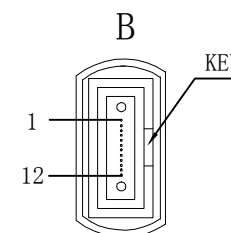

WIRING TYPE A

- 1 ————— 1 Blue
- 2 ————— 2 Orange
- 3 ————— 3 Green
- 4 ————— 4 Brown
- 5 ————— 5 Gray
- 6 ————— 6 White
- 7 ————— 7 Red
- 8 ————— 8 Black
- 9 ————— 9 Yellow
- 10 ————— 10 Violet
- 11 ————— 11 Pink
- 12 ————— 12 Aqua

Note:  
ROHS 2.0 & REACH Compliant

Test:  
Grade Designation: Each to Reference

Type	Multi-Mode
	MPO/PC
Insertion Loss	≤ 0.35dB
Return Loss	≥ 20dB
Test Wavelength	850nm

⑧	12C Ø4.5mm Round cable,OM4 50/125, LSZH, Erika Violet	Lm	
⑦	Heat Shrink Tubing Black	2	
⑥	12C Ø3.0mm Round cable,OM4 50/125, LSZH, Erika Violet	L	
⑤	MPO Black Boot 3.0mm	2	
④	Aqua Housing (SENKO)	2	
③	Black Plastic Body (SENKO)	2	
②	MPO PC MM Male Resin Ferrule (SENKO)	2	
①	MPO Black Dust Cover (SENKO)	2	
NO	SPECIFICATION STANDARD	QT'Y	REMARK