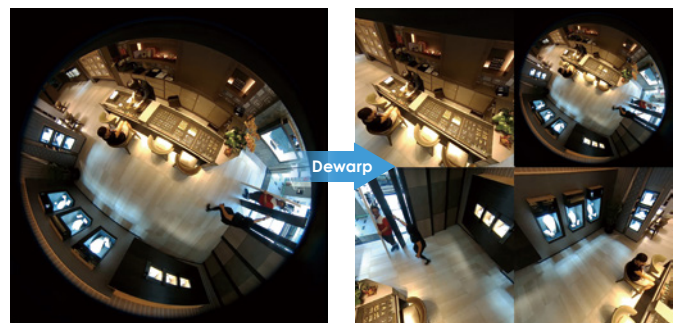

FE9180-H

Fisheye Network Camera

5MP • WDR Pro • Smart Stream III • 360° Surround View •
Fisheye Dewarp

VIVOTEK's updated FE9180-H is a low profile fisheye network camera, featuring a detailed 5-Megapixel resolution sensor with superb image quality. At only 94 mm wide, the FE9180-H is truly an all-in-one surveillance solution that meets a wide variety of needs for indoor surveillance. Now equipped with WDR Pro, the FE9180-H is able to provide consistent crystal clear video quality even in high contrast lighting environments. Also with the addition of a built-in microphone, the FE9180-H is more versatile than ever.

Equipped with a fisheye lens for 180° panoramic view (wall mount) or 360° surround view without blind spots (ceiling mount), the sleek and discreet FE9180-H is able to provide full video coverage for sensitive areas like retail, hotels, banking, and education. The FE9180-H offers various display layouts, including original surround view, panoramic view, and regional view. Additionally, in both the panoramic and regional viewing modes users can utilize the ultra-smooth ePTZ function to effortlessly zoom in and focus on a region of interest (ROI).

Key Features

- Real-time H.265, H.264 and MJPEG Compression (Triple Codec)
- 15 fps @ 1920x1920
- 1.16 mm Fisheye Lens for 180° Panoramic View and 360° Surround View
- WDR Pro for Unparalleled Visibility in High Contrast Environments
- Smart Stream III to Optimize Bandwidth Efficiency
- Built-in Microphone
- Built-in 802.3af Compliant PoE
- Built-in MicroSD/SDHC/SDXC Card Slot for On-board Storage
- ePTZ for Data Efficiency
- Compact Design