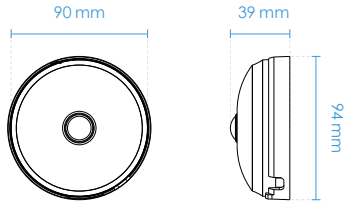

Technical Specifications

Others

Quick installation guide, warranty card, alignment sticker, screw pack, mounting bracket

Dimensions

Compatible Accessories

Mounting Kits