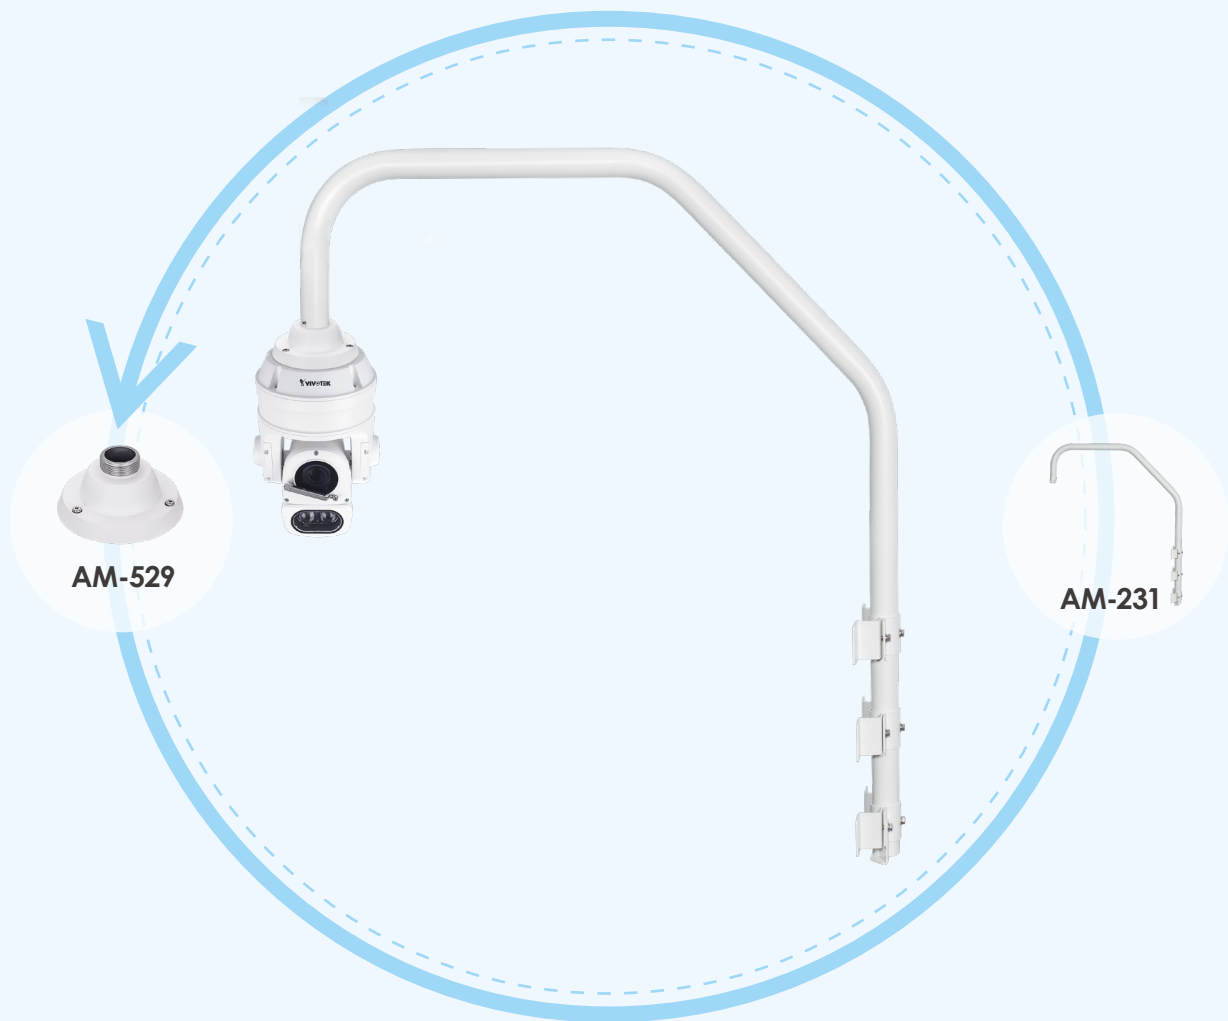

SD9363-EHL-v2

SD9364-EH(L)-v2

SD9365-EHL

SD9366-EH(L)/EH-v2

Outdoor IR Speed Dome Network Camera

Parapet Mount

Item	Number	Description
AM-231	1	Parapet Bracket
AM-529	1	Mounting Adapter