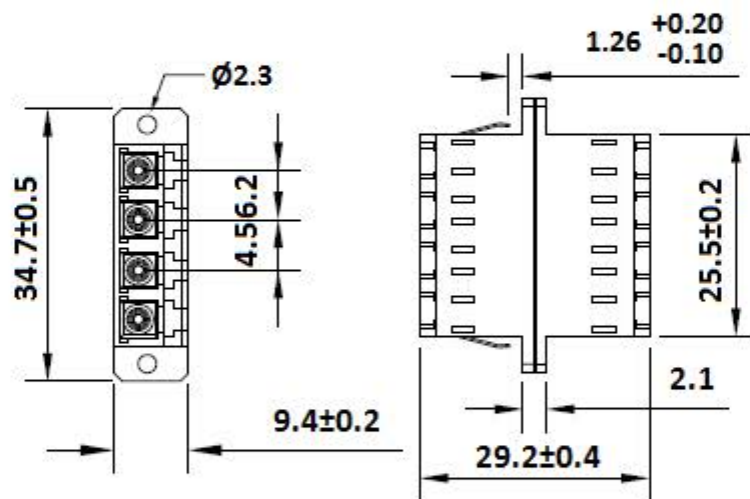

NOTE:

Insertion Loss (typical) (dB)	≤0.12
Insertion Loos (dB)	≤0.20
Operating Temperature (°C)	-40 ~ +80
Storage Temperature (°C)	-40 ~ +85

MATERIAL LIST:

⑥	LC Body Quad Lime Green (SC Duplex footprint)	1pcs	
⑤	LC Sleeve ceramic (Multi-Mode)	4pcs	
④	Bush Lime Green	4pcs	
③	LC Body Quad Lime Green (SC Duplex footprint)	1pcs	
②	Metal Mount	1pcs	
①	LC White Dustcap	8pcs	
NO.	SPECIFICATION STANDARD	QT' Y	REMARK
	NEW	2018-2-9	A
BY	CHK	REVISION RECORD MODIFICATIONS	DATE REV.

Item No.	21.17.0050
Desc.	ROLINE Adaptor, LC Quad with Flange, OM5 Lime Green

SECOMP