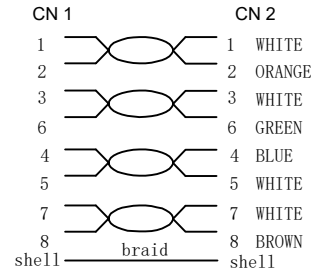

WIRING DIAGRAM

- NOTE:
- ELECTRICAL TEST:100% OPEN SHORT, MISS WIRE TEST
 - FLUKE Channel LINK TEST:
TEST LIMIT:ISO11801 Channel Class EA
 - Storage temperature:-10°C~+60°C
Working temperature:-20°C~+75°C
 - RoHS2.0 AND REACH compliant
 - Spray WORD:CAT6A S/FTP 4x2x28AWG/7 LSZH ISO11801 &EN50173 & ANSI/TIA 568.2-D
 - Support PoE per IEEE 802.3af, PoE+ per IEEE 802.3at, PoE++ per IEEE 802.3bt
 - Minimum of the bending radius is 6*ODmm(Suitable for all meters)

MATERIAL LIST:

③	OVER MOLD	75A PVC Blue (Pantone 647C)	2	
②	PLUG	RJ45 8P8C SHIELDED Plug PIN GOLD PLATED 3U", THE SHELL PLATED NICKEL, COLOUR: TRANSPARENT BLUE	2	
①	CABLE	S/FTP CAT. 6A 28AWG (BC+AL-FOIL)*4P+BRAID (AL-MG) JACKET: Blue (Pantone 647C) LSZH OD: 4.5 ± 0.2mm	1	
NO.	PARTS NAME	SPECIFICATION STANDARD	QT' Y	REMARK