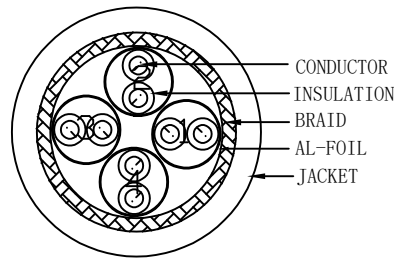

WIRING DIAGRAM

- NOTE:
- ELECTRICAL TEST:100% OPEN SHORT, MISS WIRE TEST
 - FLUKE Channel LINK TEST:
TEST LIMIT:ISO11801 Channel Class EA
 - Storage temperature:-10°C~+60°C
Working temperature:-20°C~+75°C
 - RoHS2.0 AND REACH compliant
 - Spray WORD:CAT6A S/FTP 4x2x28AWG/7 LSZH ISO11801 &EN50173 & ANSI/TIA 568.2-D
 - Support PoE per IEEE 802.3af, PoE+ per IEEE 802.3at, PoE++ per IEEE 802.3bt
 - Minimum of the bending radius is 6*ODmm(Suitable for all meters)

MATERIAL LIST:

③	OVER MOLD	75A PVC Blue (Pantone 647C)	2	
②	PLUG	RJ45 8P8C SHIELDED Plug PIN GOLD PLATED 3U", THE SHELL PLATED NICKEL, COLOUR: TRANSPARENT BLUE	2	
①	CABLE	S/FTP CAT. 6A 28AWG (BC+AL-FOIL)*4P+BRAID (AL-MG) JACKET: Blue (Pantone 647C) LSZH OD: 4.5 ± 0.2mm	1	
NO.	PARTS NAME	SPECIFICATION STANDARD	QT' Y	REMARK