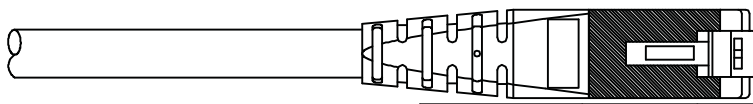

1

2

3

4

5

6

Total length (optional)

roline S/FTP PATCH CABLE 26AWG 4PR ISO/IEC 11801 & EN50288 CAT.6 XXXXXXXX-X

- (1) Jacket Color : Blue RAL5015
- (2) Wiring:T568B

item no.	length	tolerance
21.15.1314	0.3M	+20 -0
21.15.1324	0.5M	+20 -0
21.15.1334	1M	+20 -0
21.15.0827	1.5M	+20 -0
21.15.1344	2M	+20 -10
21.15.1354	3M	+20 -10
21.15.1364	5M	+30 -20
21.15.1374	7M	+30 -20
21.15.1384	10M	+30 -20
21.15.1394	15M	+30 -20
21.15.1404	20M	+70 -30

Specification :

Material :

- RJ45 Plug :
 - Housing : Polycarbonate,Transparent color.
 - Contact material : Phosphor Bronze with 50-60 micro-inch Nickel plated.
 - Contact finished : Min. 50 micro-inch Gold plated on surface contact area.
 - Shield : Bronze with Nickel plated.
- Molding : PVC.
- Cable :
 - Jacket : PVC.
 - Conductor : 26 AWG stranded copper.
 - Isolation : PE.
 - Shield : Aluminum Foil Shielded for Each Pair, Tin Copper Braid.
- Cable structure : S/FTP, 4 twisted pair.
- Minimum Bending Radius: 50mm