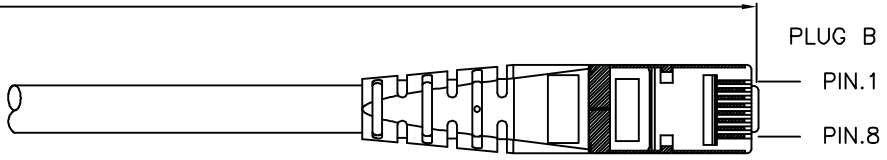

1

2

3

4

5

6

Total length (optional)

roline S/FTP PATCH CABLE 26AWG 4PR ISO/IEC 11801 & EN50288 CAT.6 XXXXXXXX-X

- (1) Jacket Color : Blue RAL5015
- (2) Wiring:T568B

item no.	length	tolerance
21.15.1314	0.3M	+20 -0
21.15.1324	0.5M	+20 -0
21.15.1334	1M	+20 -0
21.15.0827	1.5M	+20 -0
21.15.1344	2M	+20 -10
21.15.1354	3M	+20 -10
21.15.1364	5M	+30 -20
21.15.1374	7M	+30 -20
21.15.1384	10M	+30 -20
21.15.1394	15M	+30 -20
21.15.1404	20M	+70 -30

Specification :

Material :

- RJ45 Plug :
 - Housing : Polycarbonate,Transparent color.
 - Contact material : Phosphor Bronze with 50-60 micro-inch Nickel plated.
 - Contact finished : Min. 50 micro-inch Gold plated on surface contact area.
 - Shield : Bronze with Nickel plated.
- Molding : PVC.
- Cable :
 - Jacket : PVC.
 - Conductor : 26 AWG stranded copper.
 - Isolation : PE.
 - Shield : Aluminum Foil Shielded for Each Pair, Tin Copper Braid.
- Cable structure : S/FTP, 4 twisted pair.
- Minimum Bending Radius: 50mm