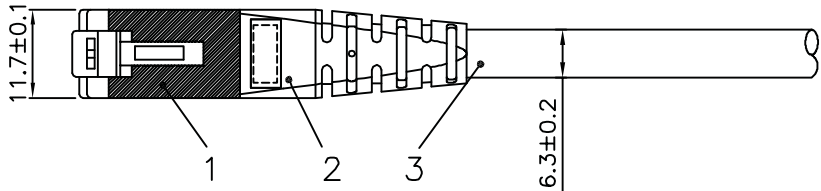

1

2

3

4

5

6

Total length (optional)

roline S/FTP PATCH CABLE 26AWG 4PR ISO/IEC 11801 & EN50288 CAT.6 XXXXXXXX-X

- (1) Jacket Color : Blue RAL5015
- (2) Wiring:T568B

item no.	length	tolerance
21.15.1314	0.3M	+20 -0
21.15.1324	0.5M	+20 -0
21.15.1334	1M	+20 -0
21.15.0827	1.5M	+20 -0
21.15.1344	2M	+20 -10
21.15.1354	3M	+20 -10
21.15.1364	5M	+30 -20
21.15.1374	7M	+30 -20
21.15.1384	10M	+30 -20
21.15.1394	15M	+30 -20
21.15.1404	20M	+70 -30

Specification :

Material :

- RJ45 Plug :
 - Housing : Polycarbonate,Transparent color.
 - Contact material : Phosphor Bronze with 50-60 micro-inch Nickel plated.
 - Contact finished : Min. 50 micro-inch Gold plated on surface contact area.
 - Shield : Bronze with Nickel plated.
- Molding : PVC.
- Cable :
 - Jacket : PVC.
 - Conductor : 26 AWG stranded copper.
 - Isolation : PE.
 - Shield : Aluminum Foil Shielded for Each Pair, Tin Copper Braid.
- Cable structure : S/FTP, 4 twisted pair.
- Minimum Bending Radius: 50mm