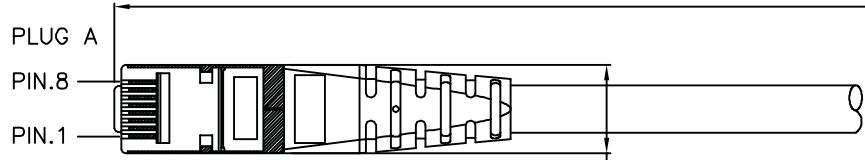

1

2

3

4

5

6

Total length (optional)

roline S/FTP PATCH CABLE 26AWG 4PR ISO/IEC 11801 & EN50288 CAT.6 XXXXXXXX-X

- (1) Jacket Color : Blue RAL5015
- (2) Wiring:T568B

item no.	length	tolerance
21.15.1314	0.3M	+20 -0
21.15.1324	0.5M	+20 -0
21.15.1334	1M	+20 -0
21.15.0827	1.5M	+20 -0
21.15.1344	2M	+20 -10
21.15.1354	3M	+20 -10
21.15.1364	5M	+30 -20
21.15.1374	7M	+30 -20
21.15.1384	10M	+30 -20
21.15.1394	15M	+30 -20
21.15.1404	20M	+70 -30

Specification :

Material :

- RJ45 Plug :
 - Housing : Polycarbonate,Transparent color.
 - Contact material : Phosphor Bronze with 50-60 micro-inch Nickel plated.
 - Contact finished : Min. 50 micro-inch Gold plated on surface contact area.
 - Shield : Bronze with Nickel plated.
- Molding : PVC.
- Cable :
 - Jacket : PVC.
 - Conductor : 26 AWG stranded copper.
 - Isolation : PE.
 - Shield : Aluminum Foil Shielded for Each Pair, Tin Copper Braid.
- Cable structure : S/FTP, 4 twisted pair.
- Minimum Bending Radius: 50mm