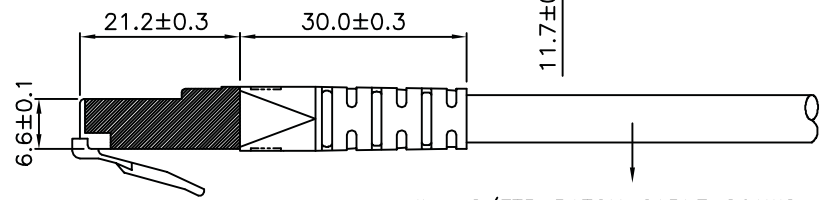

1

2

3

4

5

6

Total length (optional)

roline S/FTP PATCH CABLE 26AWG 4PR ISO/IEC 11801 & EN50288 CAT.6 XXXXXXXX-X

- (1) Jacket Color : Blue RAL5015
- (2) Wiring:T568B

item no.	length	tolerance
21.15.1314	0.3M	+20 -0
21.15.1324	0.5M	+20 -0
21.15.1334	1M	+20 -0
21.15.0827	1.5M	+20 -0
21.15.1344	2M	+20 -10
21.15.1354	3M	+20 -10
21.15.1364	5M	+30 -20
21.15.1374	7M	+30 -20
21.15.1384	10M	+30 -20
21.15.1394	15M	+30 -20
21.15.1404	20M	+70 -30

Specification :

Material :

- RJ45 Plug :
 - Housing : Polycarbonate,Transparent color.
 - Contact material : Phosphor Bronze with 50-60 micro-inch Nickel plated.
 - Contact finished : Min. 50 micro-inch Gold plated on surface contact area.
 - Shield : Bronze with Nickel plated.
- Molding : PVC.
- Cable :
 - Jacket : PVC.
 - Conductor : 26 AWG stranded copper.
 - Isolation : PE.
 - Shield : Aluminum Foil Shielded for Each Pair, Tin Copper Braid.
- Cable structure : S/FTP, 4 twisted pair.
- Minimum Bending Radius: 50mm

item no	21.15.1314	21.15.1324	21.15.1334	21.15.0827	21.15.1344
21.15.1354	21.15.1364	21.15.1374	21.15.1384	21.15.1394	21.15.1404

Desc ROLINE Cat 6 S/FTP Patch Cord,Blue

"#": Matching DIM.	DRAWING	23.JuL.2016	byz
"*": Important DIM.	CHECK	23.JuL.2016	Jane
Others General DIM.	APPROVAL	23.JuL.2016	Jaimy
GENERAL TOLERANCE OF DIMENSIONS	DATE	NAME	
X.XXX ±0.005	SCALE	1/1 (A4)	UNIT mm
X.XX ±0.05	DRAWING NO.		
X.X ±0.1	DRAWING CLASSIFICATION		