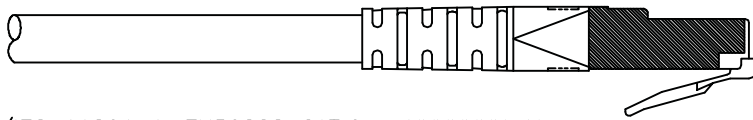

1

2

3

4

5

6

Total length (optional)

roline S/FTP PATCH CABLE 26AWG 4PR ISO/IEC 11801 & EN50288 CAT.6 XXXXXXXX-X

- (1) Jacket Color : Blue RAL5015
- (2) Wiring:T568B

item no.	length	tolerance
21.15.1314	0.3M	+20 -0
21.15.1324	0.5M	+20 -0
21.15.1334	1M	+20 -0
21.15.0827	1.5M	+20 -0
21.15.1344	2M	+20 -10
21.15.1354	3M	+20 -10
21.15.1364	5M	+30 -20
21.15.1374	7M	+30 -20
21.15.1384	10M	+30 -20
21.15.1394	15M	+30 -20
21.15.1404	20M	+70 -30

Specification :

Material :

- RJ45 Plug :
 - Housing : Polycarbonate,Transparent color.
 - Contact material : Phosphor Bronze with 50-60 micro-inch Nickel plated.
 - Contact finished : Min. 50 micro-inch Gold plated on surface contact area.
 - Shield : Bronze with Nickel plated.
- Molding : PVC.
- Cable :
 - Jacket : PVC.
 - Conductor : 26 AWG stranded copper.
 - Isolation : PE.
 - Shield : Aluminum Foil Shielded for Each Pair, Tin Copper Braid.
- Cable structure : S/FTP, 4 twisted pair.
- Minimum Bending Radius: 50mm