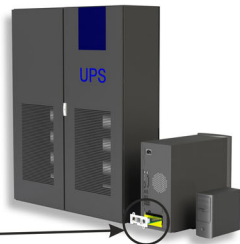

Option MODBUS for the facility management

- NEW** Facility/Building Management MODBUS RS485
- Compatible with different UPS Products and Power Generators USV **NEW**
- NEW** Indicating Instruments

CS141LM

External
Version

RS232

Compatible with different
UPS Products and
Power Generators

CS141SCM

Slot
Version

Easy AUX/COM3 port setup of various dry contact add-ons

CON_R_AUX4

CON_AUX4