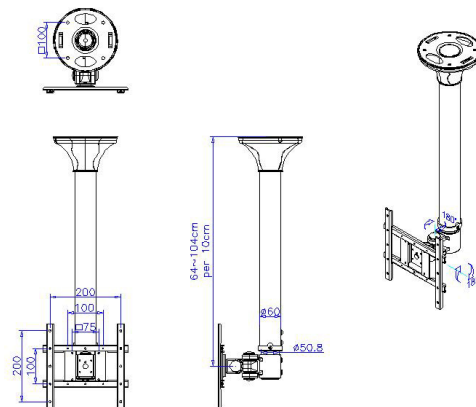

Datenblatt - Fiche technique - Data sheet

17.99.1107

VALUE LCD-Befestigung, Deckenmontage, 2 Gelenke

VALUE Bras pour écran LCD, montage au plafond, 2 pivots

VALUE LCD TV Ceiling Mount, 3 Joints

Item No.: 17.99.1107

VALUE LCD/TV Ceiling Mount, 3 Joints

873D 2009/11/25

Features:

- It provides a adjustable tube. Holds LCD monitor up to 20kgs.
- Firmly fix on the ceiling. LCD monitor can be swiveled or tilted.
- Cables can be go through the tube.
- Meets with VESA standard 200*100mm or 200*200mm.

Enable 3D View