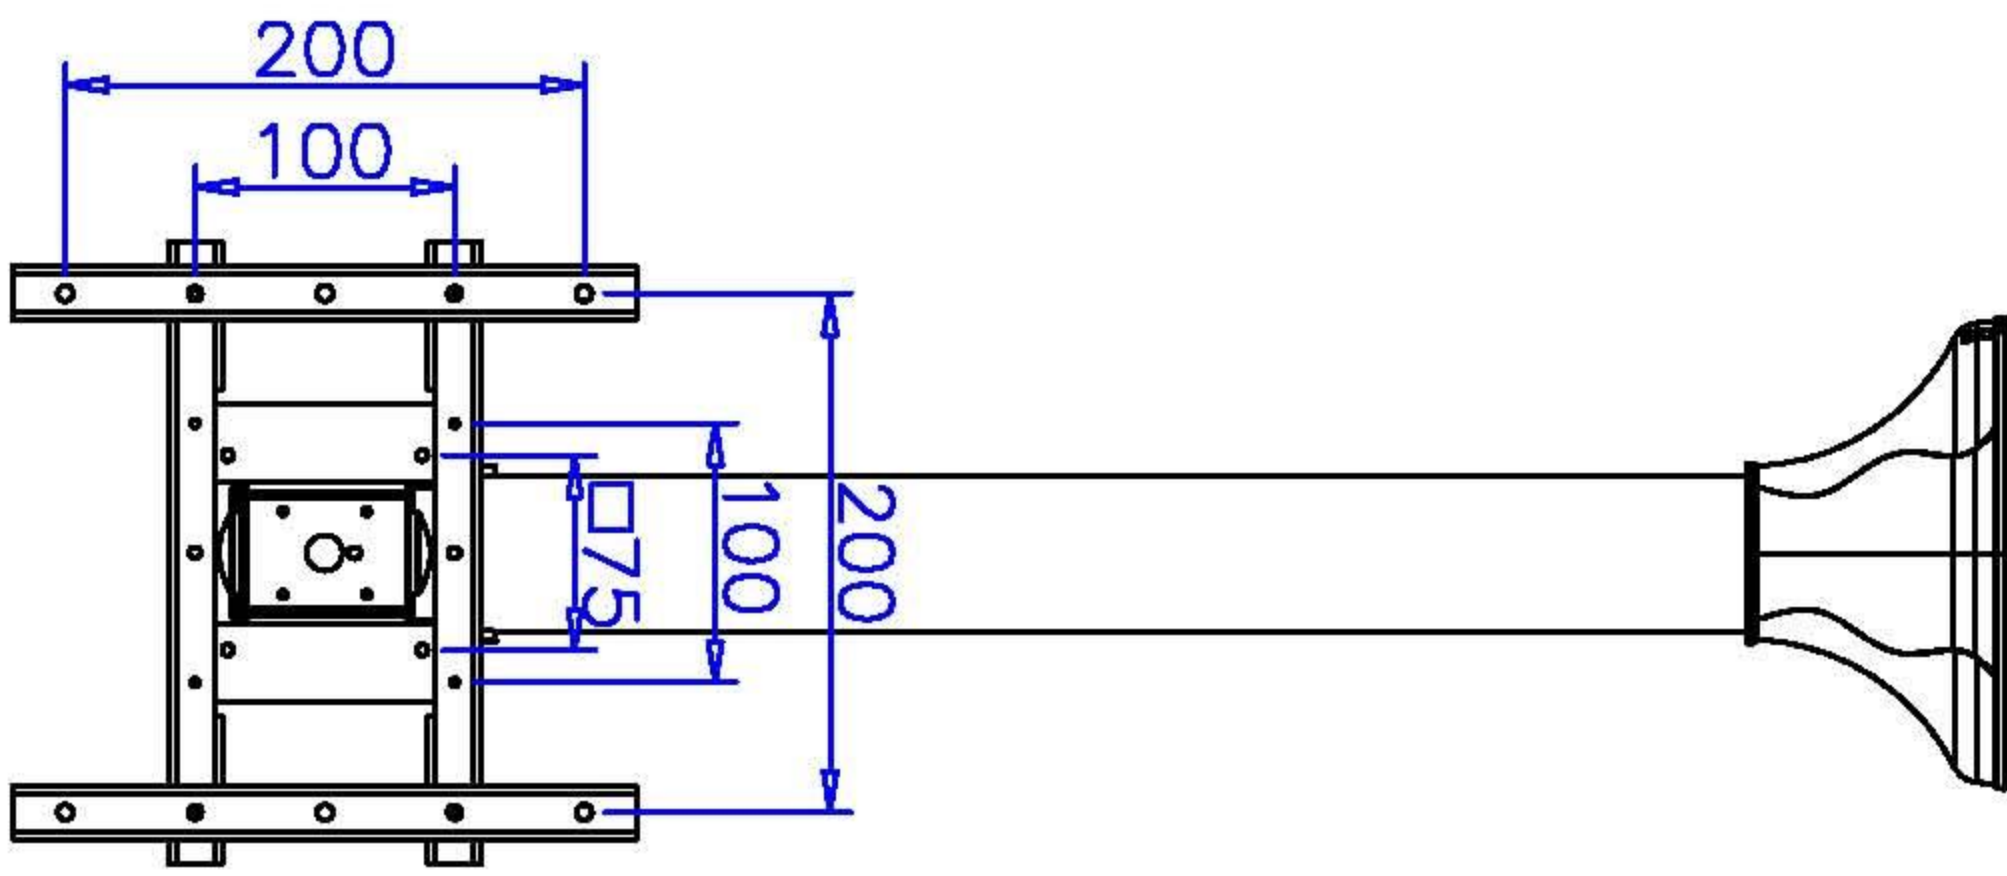

Datenblatt - Fiche technique - Data sheet

17.99.1107

VALUE LCD-Befestigung, Deckenmontage, 2 Gelenke

VALUE Bras pour écran LCD, montage au plafond, 2 pivots

VALUE LCD TV Ceiling Mount, 3 Joints

Item No.: 17.99.1107

VALUE LCD/TV Ceiling Mount, 3 Joints

873D 2009/11/25

Features:

- It provides a adjustable tube. Holds LCD monitor up to 20kgs.
- Firmly fix on the ceiling. LCD monitor can be swiveled or tilted.
- Cables can be go through the tube.
- Meets with VESA standard 200*100mm or 200*200mm.

Enable 3D View