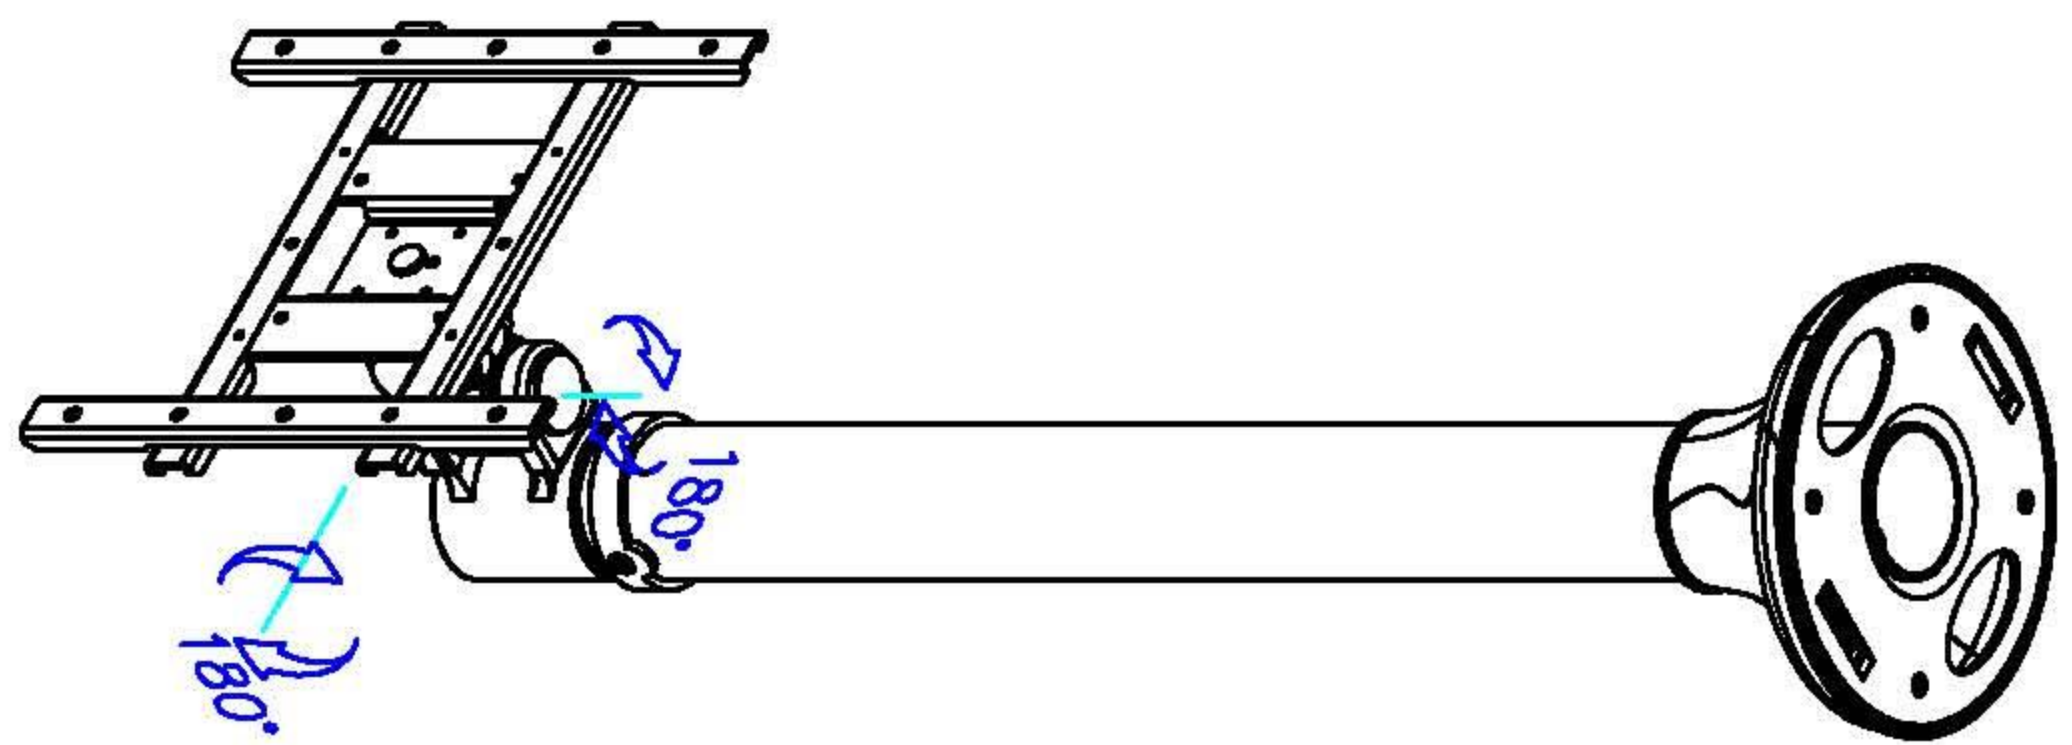

Datenblatt - Fiche technique - Data sheet

17.99.1107

VALUE LCD-Befestigung, Deckenmontage, 2 Gelenke

VALUE Bras pour écran LCD, montage au plafond, 2 pivots

VALUE LCD TV Ceiling Mount, 3 Joints

Item No.: 17.99.1107

VALUE LCD/TV Ceiling Mount, 3 Joints

873D 2009/11/25

Features:

- It provides a adjustable tube. Holds LCD monitor up to 20kgs.
- Firmly fix on the ceiling. LCD monitor can be swiveled or tilted.
- Cables can be go through the tube.
- Meets with VESA standard 200*100mm or 200*200mm.

Enable 3D View