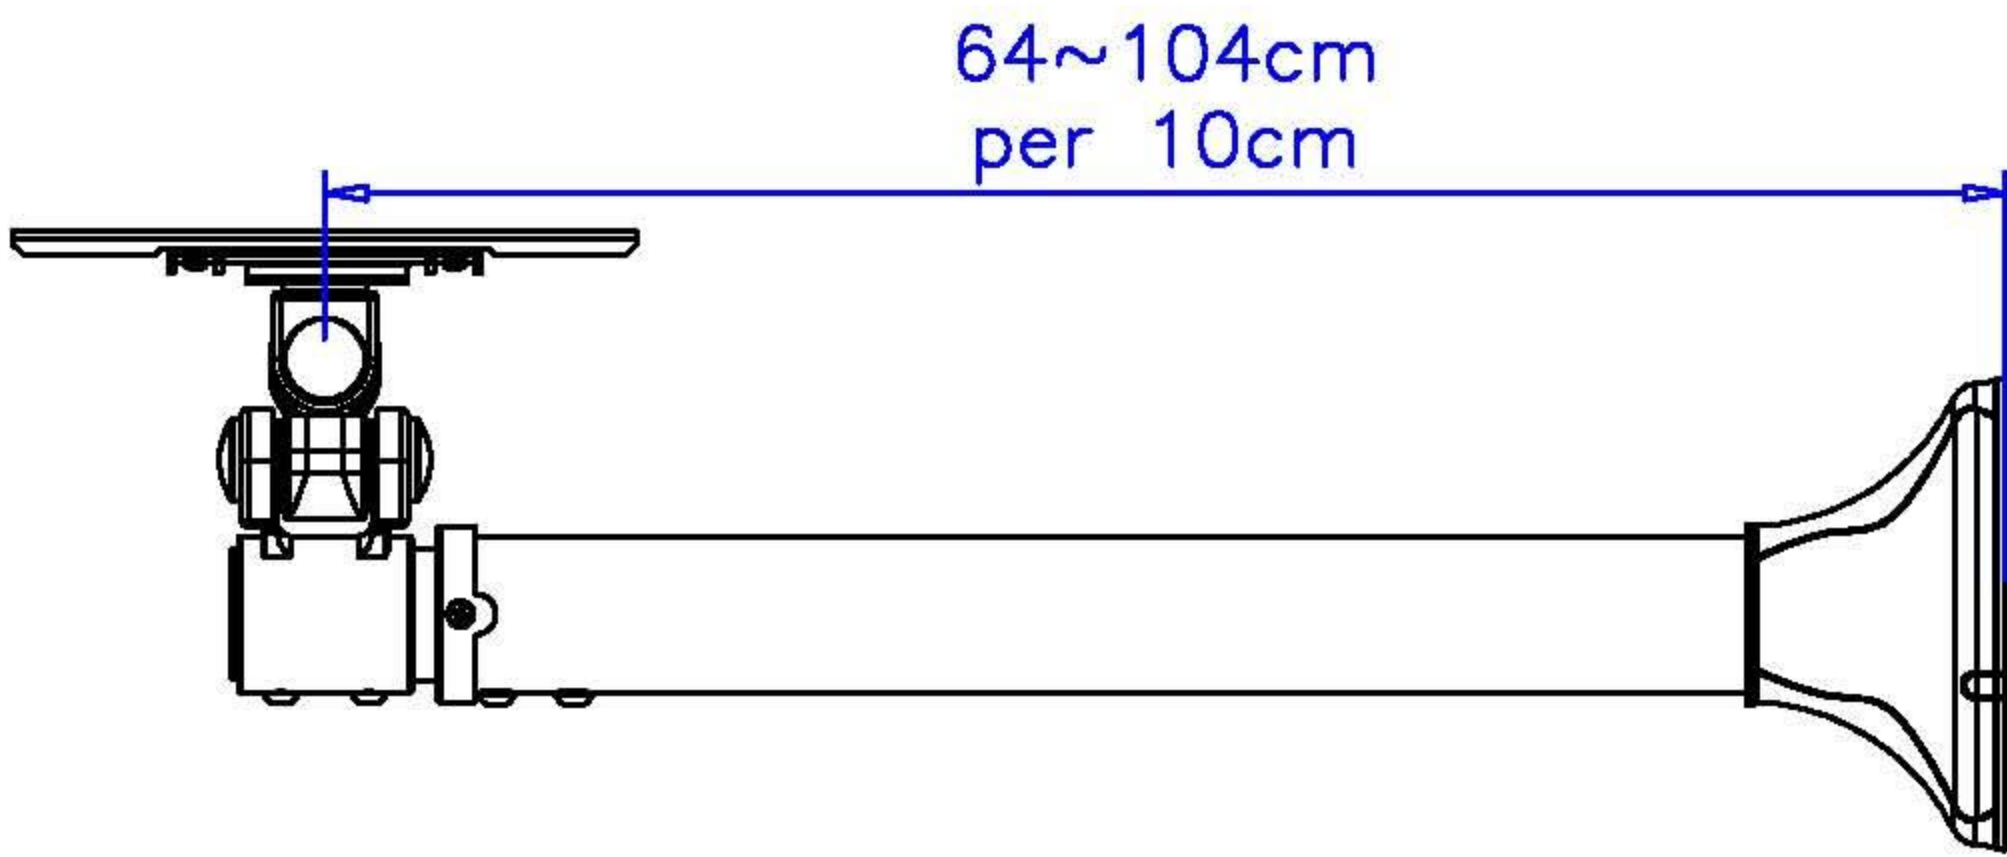

Datenblatt - Fiche technique - Data sheet

17.99.1107

VALUE LCD-Befestigung, Deckenmontage, 2 Gelenke

VALUE Bras pour écran LCD, montage au plafond, 2 pivots

VALUE LCD TV Ceiling Mount, 3 Joints

Item No.: 17.99.1107

VALUE LCD/TV Ceiling Mount, 3 Joints

873D 2009/11/25

Features:

- It provides a adjustable tube. Holds LCD monitor up to 20kgs.
- Firmly fix on the ceiling. LCD monitor can be swiveled or tilted.
- Cables can be go through the tube.
- Meets with VESA standard 200*100mm or 200*200mm.

Enable 3D View