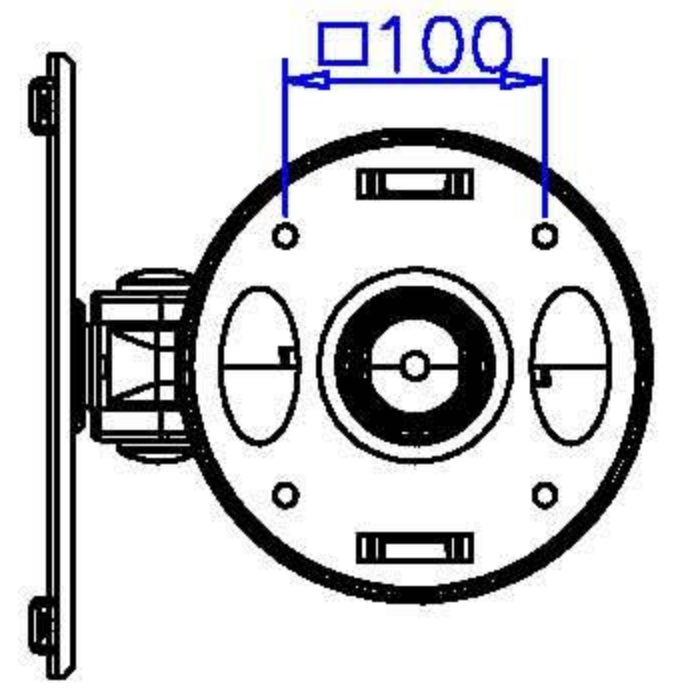

Datenblatt - Fiche technique - Data sheet

17.99.1107

VALUE LCD-Befestigung, Deckenmontage, 2 Gelenke

VALUE Bras pour écran LCD, montage au plafond, 2 pivots

VALUE LCD TV Ceiling Mount, 3 Joints

Item No.: 17.99.1107

VALUE LCD/TV Ceiling Mount, 3 Joints

873D 2009/11/25

Features:

- It provides a adjustable tube. Holds LCD monitor up to 20kgs.
- Firmly fix on the ceiling. LCD monitor can be swiveled or tilted.
- Cables can be go through the tube.
- Meets with VESA standard 200*100mm or 200*200mm.

Enable 3D View