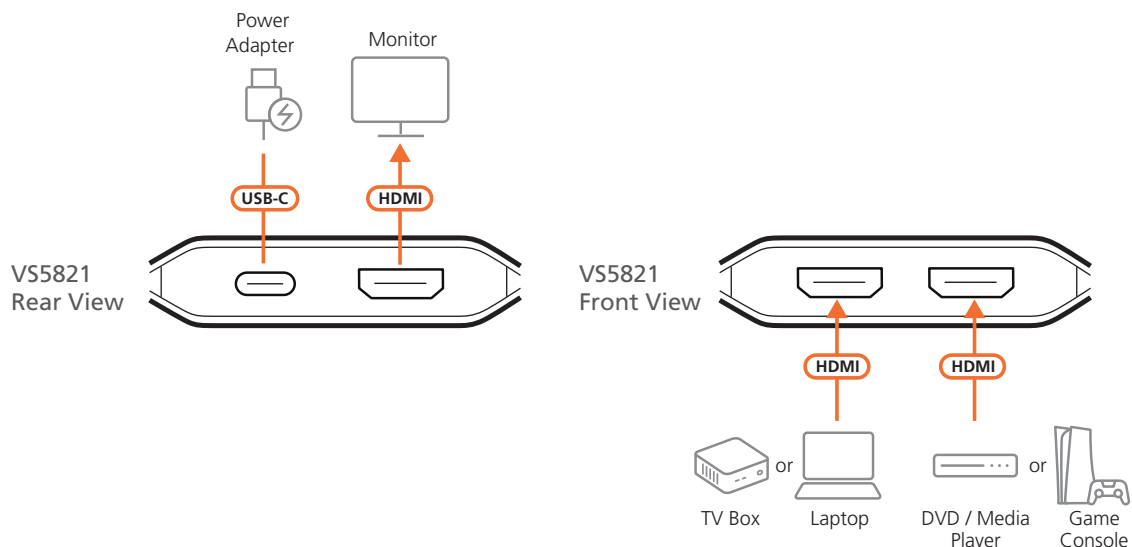

Features

RapidSync™ High-Speed AV Switching

Ensures instant synchronization and ultra-fast transitions, eliminating signal delay

Ultra-High Resolution Visuals

Delivers 8K @ 60Hz and 4K @ 120Hz for exquisite clarity and unparalleled realism

Variable Refresh Rate (VRR)

Synchronizes frame rate to eliminate screen tearing and stutter for ultra-smooth gameplay

Auto Low Latency Mode (ALLM)

Automatically switches to game mode, dramatically reducing input lag for responsive control

HDMI 3D/Deep Color, HDR10+, HDCP 2.3 Compatible

Guarantees stable performance, broad compatibility, and superior image quality

Master-Class Audio Immersion

Full support for LPCM 7.1, Dolby® Digital & DTS-HD Master Audio™ delivers theatrical-quality surround sound

Instant Source Switching

Easily switches between two HDMI sources via pushbutton for quick, hands-on control

Aesthetic Compact Form

Slim profile and stylish accent lighting allow integration into any space, perfectly complementing your setting

Installation