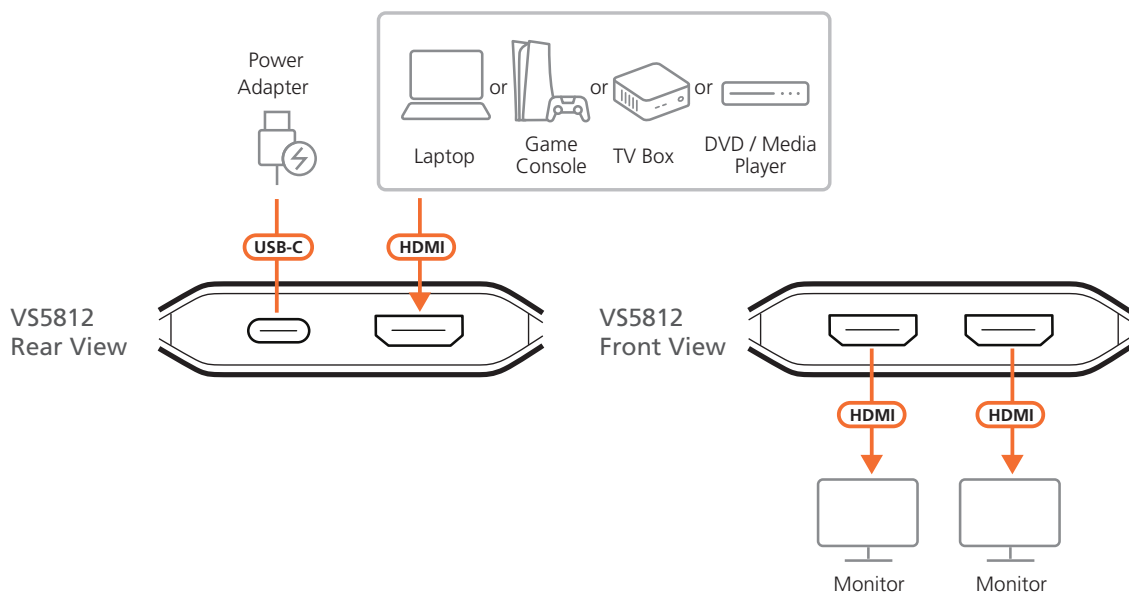

Features

EDID Sync™ Smart Display Optimization

Automatically optimizes resolutions and prevents display issues for flawless display presentation

Extreme Dual-Display Resolution Distribution

Shares one HDMI source across two displays, delivering simultaneous 8K @ 60Hz and 4K @ 120Hz visuals

Variable Refresh Rate (VRR)

Synchronizes frame rate to eliminate screen tearing and stutter for ultra-smooth gameplay

Auto Low Latency Mode (ALLM)

Automatically switches to game mode, dramatically reducing input lag for responsive control

HDMI 3D/Deep Color, HDR10+, HDCP 2.3 Compatible

Guarantees stable performance, broad compatibility, and superior image quality

Master-Class Audio Immersion

Full support for LPCM 7.1, Dolby® Digital & DTS-HD Master Audio™ delivers theatrical-quality surround sound

Pushbutton Output Control

Instantly enables or disables HDMI out 2 with a press of the pushbutton for intuitive, hands-on display management

Aesthetic Compact Form

Slim profile and stylish accent lighting allow integration into any space, perfectly complementing your setting

Installation