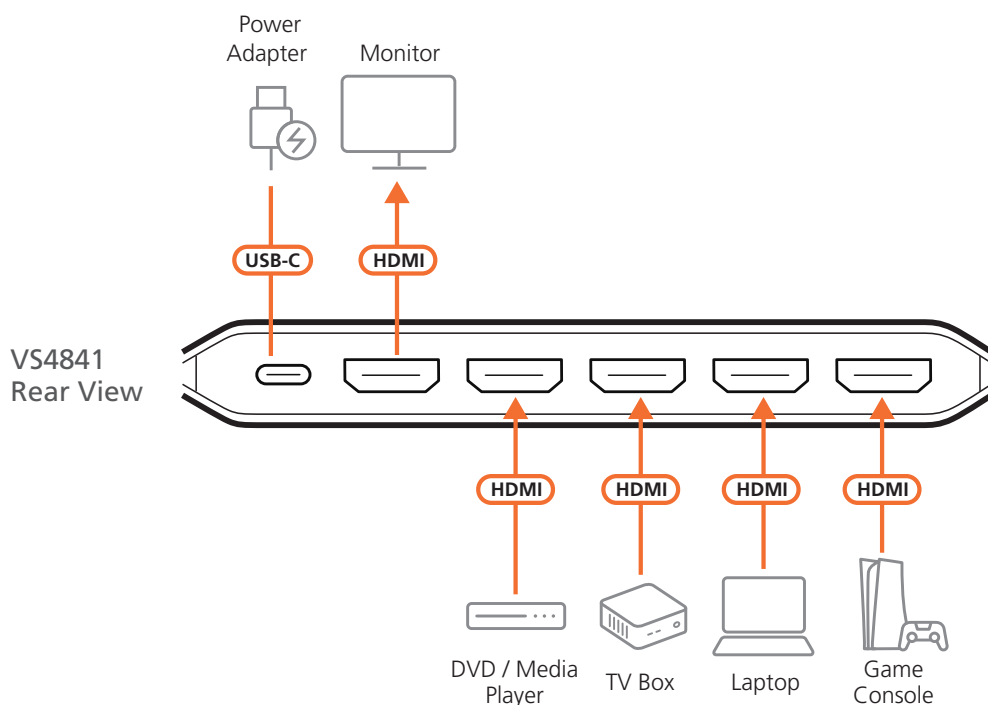

Features

RapidSync™ High-Speed AV Switching

Ensures instant synchronization and ultra-fast transitions, eliminating signal delay

HDMI 3D/Deep Color, HDR10+, HDCP 2.2 Compatible

Guarantees stable performance, broad compatibility, and superior image quality

Flexible True 4K Switching Control

Manages four HDMI sources on a single True 4K display, with easy switching via pushbutton or IR remote

Master-Class Audio Immersion

Full support for LPCM 7.1, Dolby® Digital & DTS-HD Master Audio™ delivers theatrical-quality surround sound

Auto Plug-in Detection

Enables instant port switching and smooth signal transfer upon connection, ensuring zero downtime

Aesthetic Compact Form

Slim profile and stylish accent lighting allow integration into any space, perfectly complementing your setting

Installation