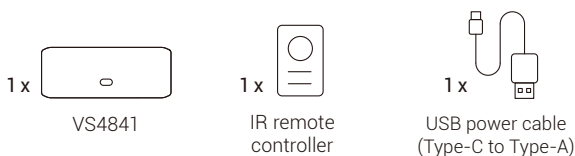

Specifications

Video Input	
Interfaces	4 x HDMI Type-A Female (Black)
Impedance	100 Ω
Max. Distance	3 m at 3840 x 2160 @ 60Hz (4:4:4)
Video Output	
Interfaces	1 x HDMI Type-A Female (Black)
Impedance	100 Ω
Max. Distance	3 m at 3840 x 2160 @ 60Hz (4:4:4)
Video	
Max. Data Rate	18 Gbps (6 Gbps per lane)
Max. Pixel Clock	600 MHz
Compliance	HDMI (3D, Deep Color, 4K); HDCP 2.2 Compatible
Max. Resolution	3840 x 2160 @ 60Hz (4:4:4)
Audio	
Input	4 x HDMI Type-A Female (Black)
Output	1 x HDMI Type-A Female (Black)
Control	
IR	1 x IR Receiver
Connectors	
Power	1 x USB-C (5V/1A)
Cable Length	
USB Cable	1 x USB Type-C to Type-A (1 m)
LEDs	
Selected	4 x Port Selector (Orange)
Power	2 (Orange, Bottom Side)
Environmental	
Operating Temperature	0 – 40 °C
Storage Temperature	-20 – 60 °C
Humidity	0 – 80% RH, Non-Condensing
Physical Properties	
Housing	Plastic
Weight	0.07 kg
Dimensions (L x W x H)	14.50 x 5.65 x 1.52 cm
Carton Lot	
	20 pcs

Package Contents

ATEN International Co., Ltd.

3F., No.125, Sec. 2, Datung Rd., Sijhih District.,
New Taipei City 221, Taiwan
Phone: 886-2-8692-6789 | Fax: 886-2-8692-6767
www.aten.com | E-mail: marketing@aten.com

Released: 01/2026 V2.0

© Copyright 2026 ATEN® International Co. Ltd. ATEN and the ATEN logo are registered trademarks of ATEN International Co., Ltd. All rights reserved. All other trademarks are the property of their respective owners. Product information is subject to change without prior notice. The terms HDMI, HDMI High-Definition Multimedia Interface, HDMI trade dress and the HDMI Logos are trademarks or registered trademarks of HDMI Licensing Administrator, Inc.