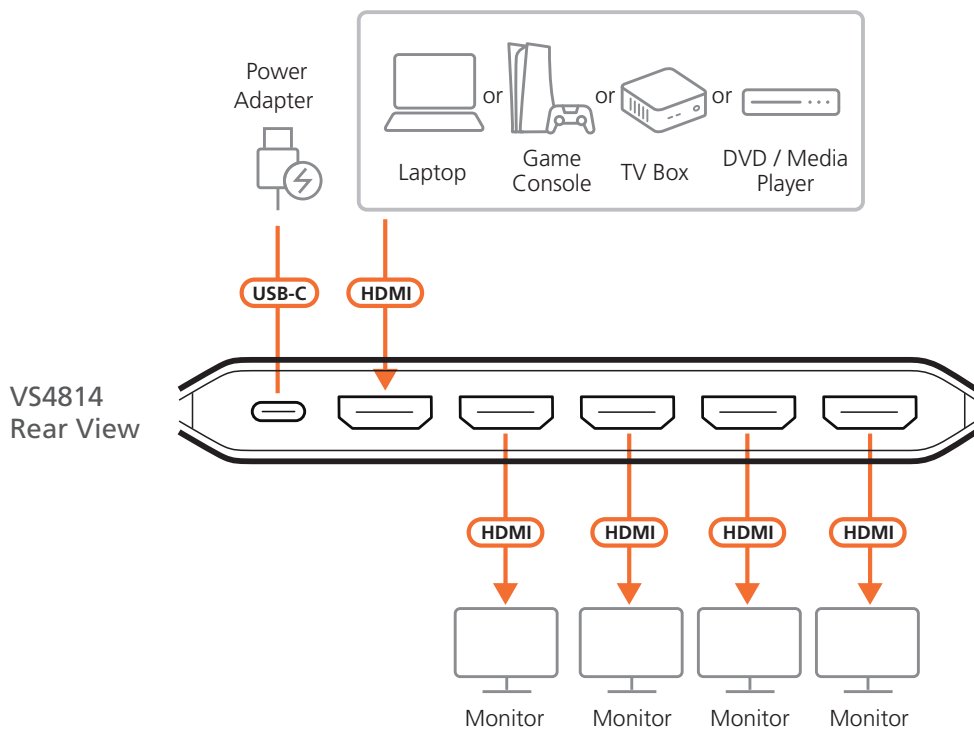

Features

EDID Sync™ Smart Display Optimization

Automatically optimizes resolutions and prevents display issues for flawless display presentation

True 4K Quad-Display Sharing

Shares one HDMI source across four True 4K displays for maximum visual impact with uncompromised quality

HDMI 3D/Deep Color, HDR10+, HDCP 2.2 Compatible

Guarantees stable performance, broad compatibility, and superior image quality

Master-Class Audio Immersion

Full support for LPCM 7.1, Dolby® Digital & DTS-HD Master Audio™ delivers theatrical-quality surround sound

Aesthetic Compact Form

Slim profile and stylish accent lighting allow integration into any space, perfectly complementing your setting

Installation