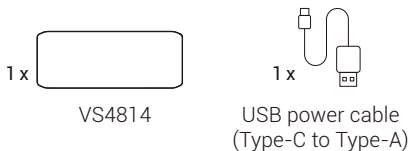

Specifications

Video Input	
Interfaces	1 x HDMI Type-A Female (Black)
Impedance	100 Ω
Max. Distance	3 m at 3840 x 2160 @ 60Hz (4:4:4)
Video Output	
Interfaces	4 x HDMI Type-A Female (Black)
Impedance	100 Ω
Max. Distance	3 m at 3840 x 2160 @ 60Hz (4:4:4)
Video	
Max. Data Rate	18 Gbps (6 Gbps per lane)
Max. Pixel Clock	600 MHz
Compliance	HDMI (3D, Deep Color, 4K) HDCP 2.2 Compatible
Max. Resolution	3840 x 2160 @ 60Hz (4:4:4)
Audio	
Input	1 x HDMI Type-A Female (Black)
Output	4 x HDMI Type-A Female (Black)
Connectors	
Power	1 x USB-C (5V/1A)
Cable Length	
USB Cable	1 x USB Type-C to Type-A (1 m)
LEDs	
LED Indicator	4 x Port Indicator (Orange)
Power	2 (Orange, Bottom Side)
Environmental	
Operating Temperature	0 – 40 °C
Storage Temperature	-20 – 60 °C
Humidity	0 – 80% RH, Non-Condensing
Physical Properties	
Housing	Plastic
Weight	0.10 kg
Dimensions (L x W x H)	14.50 x 5.65 x 1.52 cm
Carton Lot	20 pcs

Package Contents

ATEN International Co., Ltd.

3F., No.125, Sec. 2, Datung Rd., Sijhih District,
New Taipei City 221, Taiwan
Phone: 886-2-8692-6789 | Fax: 886-2-8692-6767
www.aten.com | E-mail: marketing@aten.com

Released: 01/2026 V2.0

© Copyright 2026 ATEN® International Co. Ltd. ATEN and the ATEN logo are registered trademarks of ATEN International Co., Ltd. All rights reserved. All other trademarks are the property of their respective owners. Product information is subject to change without prior notice. The terms HDMI, HDMI High-Definition Multimedia Interface, HDMI trade dress and the HDMI Logos are trademarks or registered trademarks of HDMI Licensing Administrator, Inc.