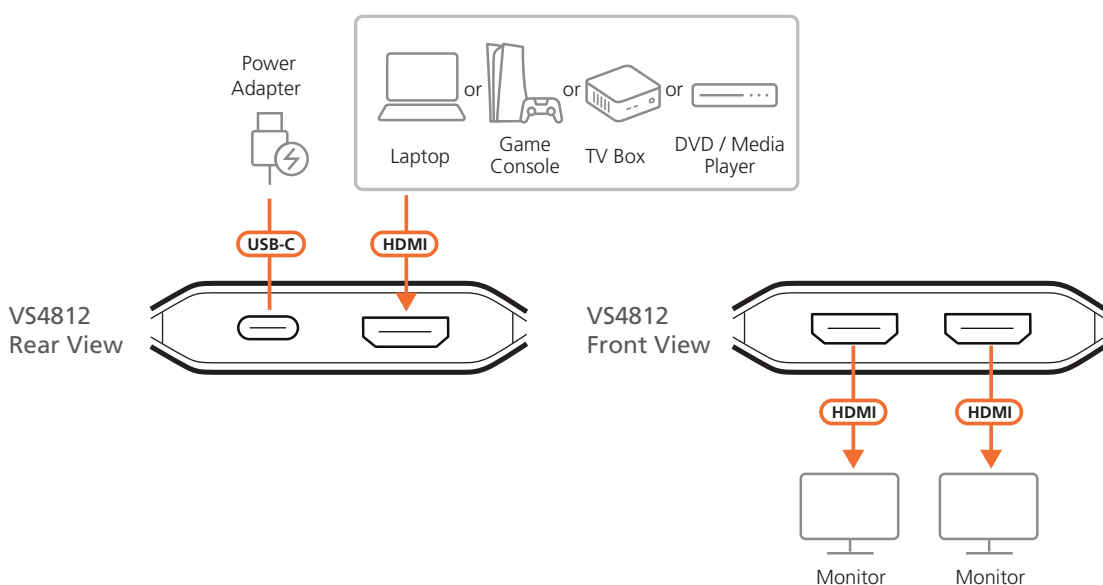

Master-Class Audio Immersion

Full support for LPCM 7.1, Dolby® Digital & DTS-HD Master Audio™ delivers theatrical-quality surround sound

Pushbutton Output Control

Instantly enables or disables HDMI out 2 with a press of the pushbutton for intuitive, hands-on display management

Aesthetic Compact Form

Slim profile and stylish accent lighting allow integration into any space, perfectly complementing your setting

Installation

Specifications

Video Input	
Interfaces	1 x HDMI Type-A Female (Black)
Impedance	100 Ω
Max. Distance	3 m at 3840 x 2160 @ 60Hz (4:4:4)
Video Output	
Interfaces	2 x HDMI Type-A Female (Black)
Impedance	100 Ω
Max. Distance	3 m at 3840 x 2160 @ 60Hz (4:4:4)
Video	
Max. Data Rate	18 Gbps (6 Gbps per lane)
Max. Pixel Clock	600 MHz
Compliance	HDMI (3D, Deep Color, 4K); HDCP 2.2 Compatible
Max. Resolution	3840 x 2160 @ 60Hz (4:4:4)
Audio	
Input	1 x HDMI Type-A Female (Black)
Output	2 x HDMI Type-A Female (Black)
Connectors	
Power	1 x USB-C (5V/1A)
LEDs	
LED Indicator	2 x Port Indicator (Orange)
Power	2 (Orange, Bottom Side)
Cable Length	
USB Cable	1 x USB Type-C to Type-A (1 m)
Environmental	
Operating Temperature	0 – 40 °C
Storage Temperature	-20 – 60 °C
Humidity	0 – 80% RH, Non-Condensing
Physical Properties	
Housing	Plastic
Weight	0.03 kg
Dimensions (L x W x H)	6.10 x 5.65 x 1.52 cm
Carton Lot	
	20 pcs