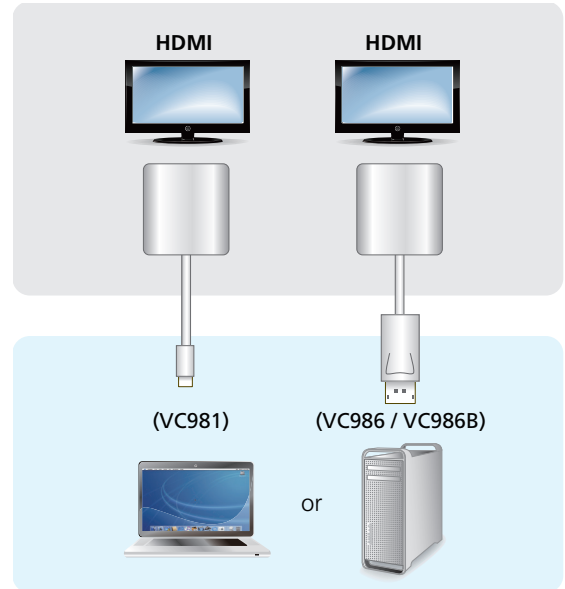

VC981 / VC986 / VC986B

Mini DisplayPort / DisplayPort to 4K HDMI Active Adapter / DisplayPort to True 4K HDMI Active Adapter

- The VC981/VC986/VC986B are active Mini DisplayPort/DisplayPort to HDMI adapters that allow you to connect your Mini DisplayPort/DisplayPort output device to the HDMI input of a 4K/True 4K TV or other display.

The ATEN VC981/VC986/VC986B are active adapters, featuring advanced chips which ensure stable video signal conversion even when the video source does not support Dual-Mode DisplayPort (DP++).* Moreover, support for resolutions up to 4K/True 4K makes this adapter ideal for users who require a high performance signal conversion solution.

*Dual-mode DisplayPort (DP++) can directly process the signal from DisplayPort to HDMI or DVI signals.

Features

- Supports VGA, SVGA, XGA, SXGA, UXGA, 1080p and resolutions up to 4K UHD
- Active adapter – features an advanced chip which ensures stable video signal conversion even when the video source does not support Dual-Mode DisplayPort (DP++)*
- Supports AMD Eyefinity™ Technology (multi-screen setups)
- Audio supported
- No software or driver installation required