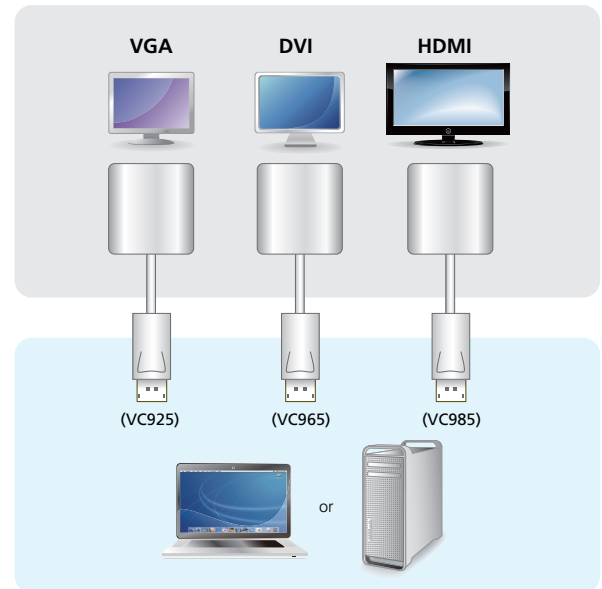

# VC925 / VC965 / VC985

## DisplayPort to VGA/DVI/HDMI Adapter

- The VC925/VC965/VC985 are DisplayPort to VGA/DVI/HDMI adapters, allowing you to connect your device's DisplayPort output to the VGA/DVI/HDMI input of a TV or other display.

The VC925/VC965/VC985 provide a cost-effective yet high performance signal conversion solution. These adapters are therefore perfect for computers and notebooks, supporting display resolutions of up to WUXGA (1920x1200@60Hz).

## Specifications

Function	VC925	VC965	VC985
<b>Video Input</b>			
Interface	1 x DisplayPort Male (White)	1 x DisplayPort Male (White)	1 x DisplayPort Male (White)
<b>Video Output</b>			
Interface	1 x HDB-15 Female (Blue)	1 x DVI-I* Female (White) *Only support digital signal transmission	1 x HDMI Type A Female (Black)
<b>Video</b>			
Max. Pixel Clock	165 MHz	165 MHz	165MHz
Max. Resolution	1920 x 1200 @60Hz(PC); 1080p(HDTV)	1920 x 1080 @60Hz	1920 x 1080 @60Hz
Compliance	DP1.1a	DP1.1a, DVI1.1	DP1.1a
<b>Audio</b>			
Output	NA	NA	1 x HDMI Type A Female (Black)
<b>Environmental</b>			
Operating Temperature	0 - 50 °C		
Storage Temperature	-20-60 °C		
Humidity	0 - 80% RH, Non-Condensing		
<b>Physical Properties</b>			
Housing	Plastic	Plastic	Plastic
Weight	0.04 kg	0.05 kg	0.04 kg
Dimensions (L x W x H)	20.00 x 4.50 x 1.50 cm	20.00 x 4.50 x 1.50 cm	20.00 x 4.50 x 1.50 cm