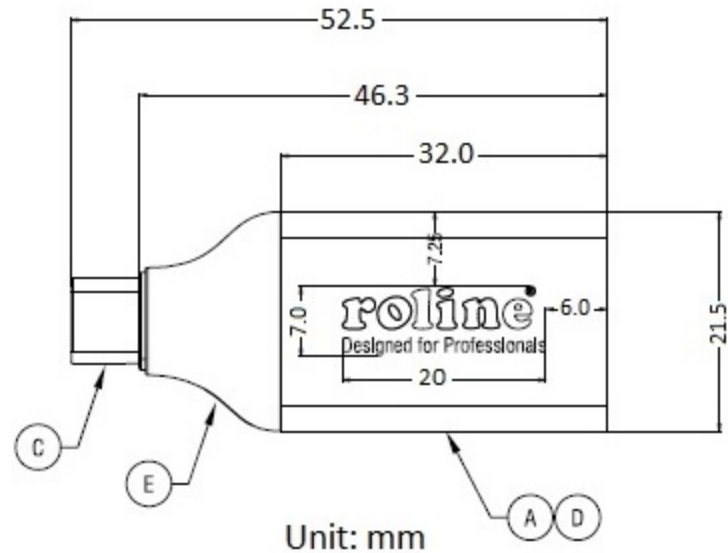

USB Type C Male

DisplayPort Female

Unit: mm

Electrical Test:

1. 100% Test - open, short, miss wire
2. Contact Resistance: 3Ω Max.
3. Insulation Resistance: 5MΩ Min.
4. Hi-Pot: 300V DC/10MS
5. Real Test Passed 3840 x 2160P 60Hz
6. Real Test - Not Twinkling, Double Vision and Decolor

E	Black ABS Shell	1	PCS	ROLINE Gold USB Type C - DisplayPort Adapter, M/F, 4K@60Hz Item # 12.03.3232 Draw <i>Hobe</i> Date: 2020.04.07 Approval Duty F16 BOM,NO: Sample NO. Drawings of 1 (1) Proportion: 1:1 Unit(mm)
D	Gold Plated Aluminum Shell	1	PCS	
C	Type C Male (Black Insulator, Nickel Plated)	1	PCS	
B	DisplayPort Female (Black Insulator, Nickel Plated)	1	PCS	
A	PCB'A	1	PCS	
NUMBER	PRODUCT SPECIFICATIONS	Quantity	Unit	