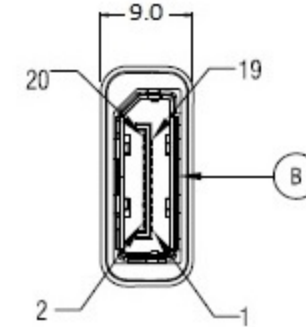

USB Type C Male

DisplayPort Female

Unit: mm

Electrical Test:

1. 100% Test - open, short, miss wire
2. Contact Resistance: 3Ω Max.
3. Insulation Resistance: 5MΩ Min.
4. Hi-Pot: 300V DC/10MS
5. Real Test Passed 3840 x 2160P 60Hz
6. Real Test - Not Twinkling, Double Vision and Decolor

E	Black ABS Shell	1	PCS	ROLINE Gold USB Type C - DisplayPort Adapter, M/F, 4K@60Hz Item # 12.03.3232 Draw <i>Hobe</i> Date: 2020.04.07 Approval Duty F16 BOM,NO: Sample NO. Drawings of 1 (1) Proportion: 1:1 Unit(mm)
D	Gold Plated Aluminum Shell	1	PCS	
C	Type C Male (Black Insulator, Nickel Plated)	1	PCS	
B	DisplayPort Female (Black Insulator, Nickel Plated)	1	PCS	
A	PCB'A	1	PCS	
NUMBER	PRODUCT SPECIFICATIONS	Quantity	Unit	