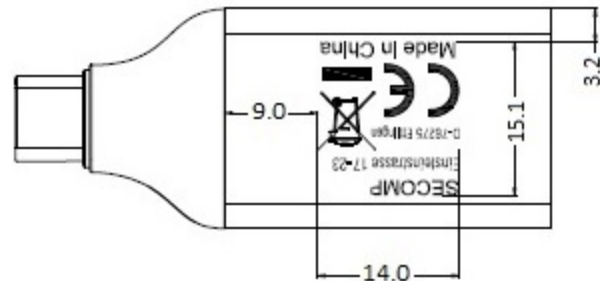

USB Type C Male

DisplayPort Female

Unit: mm

Electrical Test:

1. 100% Test - open, short, miss wire
2. Contact Resistance: 3Ω Max.
3. Insulation Resistance: 5MΩ Min.
4. Hi-Pot: 300V DC/10MS
5. Real Test Passed 3840 x 2160P 60Hz
6. Real Test - Not Twinkling, Double Vision and Decolor

E	Black ABS Shell	1	PCS	ROLINE Gold USB Type C - DisplayPort Adapter, M/F, 4K@60Hz Item # 12.03.3232 Draw <i>Hobe</i> Date: 2020.04.07 Approval Duty F16 BOM,NO: Sample NO. Drawings of 1 (1) Proportion: 1:1 Unit(mm)
D	Gold Plated Aluminum Shell	1	PCS	
C	Type C Male (Black Insulator, Nickel Plated)	1	PCS	
B	DisplayPort Female (Black Insulator, Nickel Plated)	1	PCS	
A	PCB'A	1	PCS	
NUMBER	PRODUCT SPECIFICATIONS	Quantity	Unit	