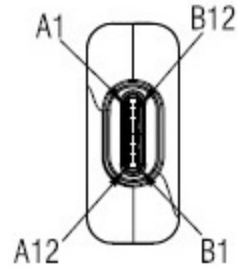

USB Type C Male

DisplayPort Female

Unit: mm

Electrical Test:

1. 100% Test - open, short, miss wire
2. Contact Resistance: 3Ω Max.
3. Insulation Resistance: 5MΩ Min.
4. Hi-Pot: 300V DC/10MS
5. Real Test Passed 3840 x 2160P 60Hz
6. Real Test - Not Twinkling, Double Vision and Decolor

E	Black ABS Shell	1	PCS	ROLINE Gold USB Type C - DisplayPort Adapter, M/F, 4K@60Hz Item # 12.03.3232 Draw <i>Hobe</i> Date: 2020.04.07 Approval Duty F16 BOM,NO: Sample NO. Drawings of 1 (1) Proportion: 1:1 Unit(mm)
D	Gold Plated Aluminum Shell	1	PCS	
C	Type C Male (Black Insulator, Nickel Plated)	1	PCS	
B	DisplayPort Female (Black Insulator, Nickel Plated)	1	PCS	
A	PCB'A	1	PCS	
NUMBER	PRODUCT SPECIFICATIONS	Quantity	Unit	