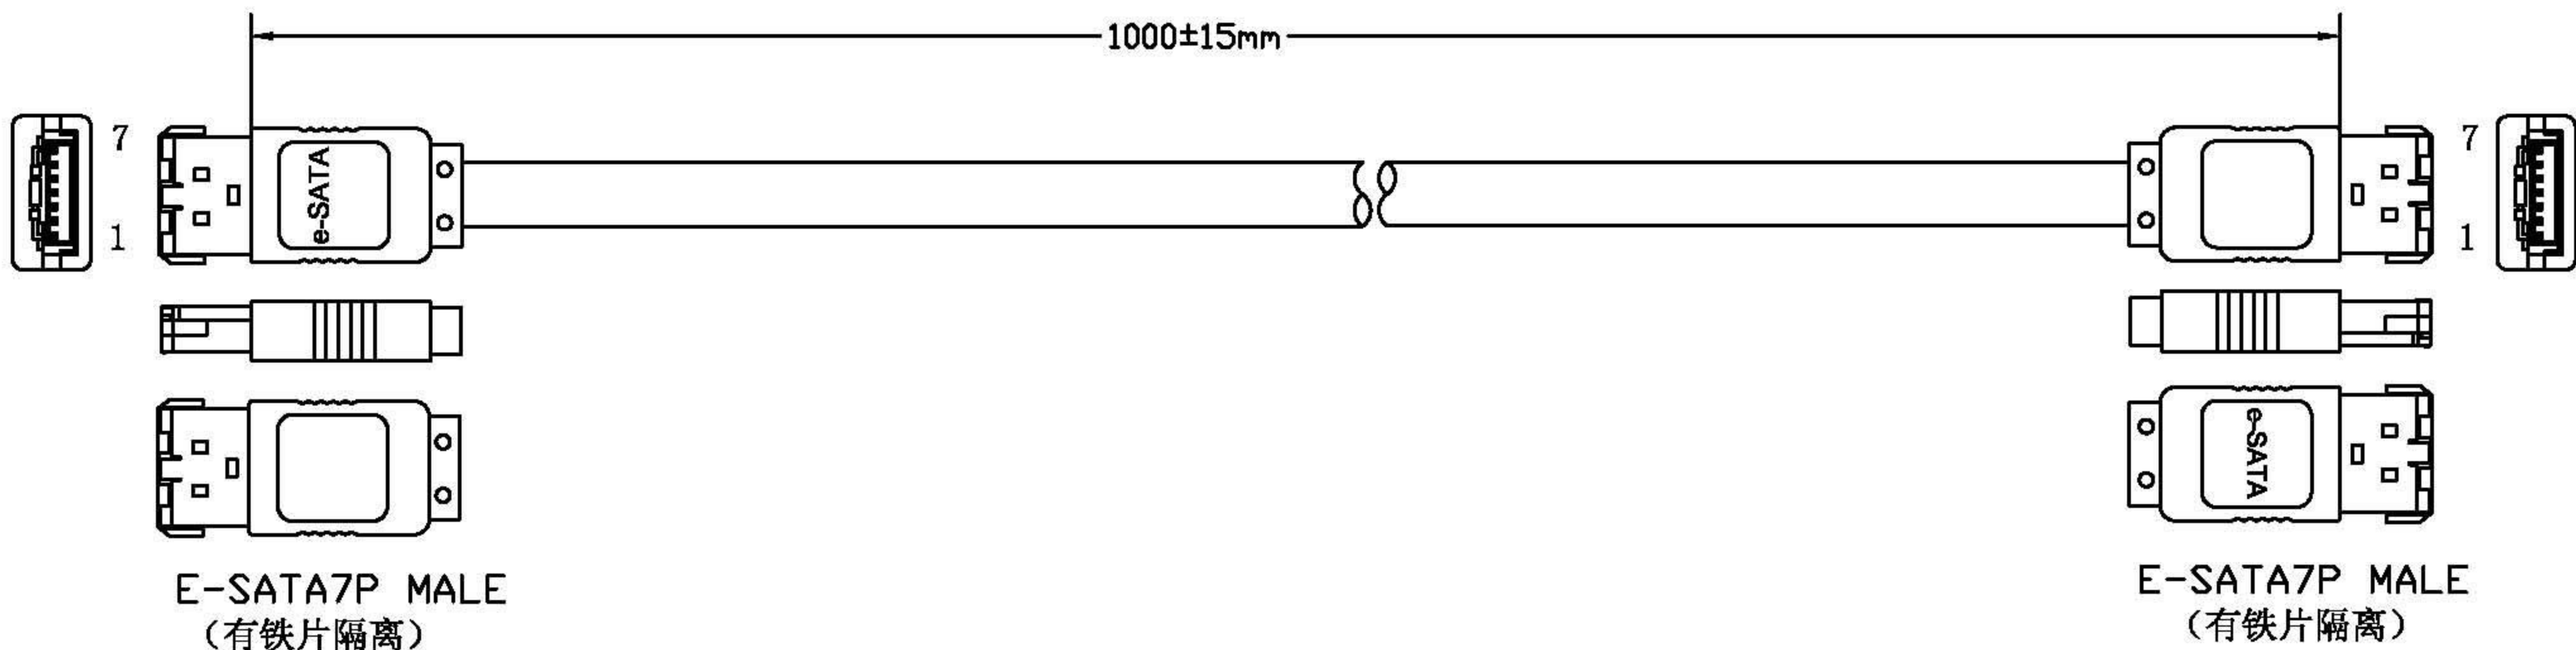

Datenblatt - Fiche technique - Data sheet

11.03.1549

ROLINE Externes Festplattenkabel, eSATA 6.0 Gbit/s, 1,0 m

ROLINE Câble externe pour disques durs eSATA 6.0 Gbit/s, 1,0 m

ROLINE External SATA 6.0 Gbit/s Cable, 1.0 m

1PCS/PE BAG+小吊卡+条码贴纸

NOTE:

1. CABLE: 26AWG,UL2725,AL+B-FOIL,(26AWG*2C+AL)*2C+4D(28AWG),OD=5.0mm,BLACK COLOR,PVC JACKET.
2. LENGTH:1000mm.
3. CONNECTORS: E-SATA7P*2PCS.(BLACK COLOR)
4. MOLD:MOLDING TYPE.
5. CONTACTS:

E-SATA 7P	1+4+7+64	2	3	5	6
E-SATA 7P	1+4+7+64	2	3	5	6
6. OPEN/SHORT TEST: 100% TEST.
INSULATION: MIN. 2M.
7. All must be meet on Rohs Compliant.

COMPANY	RLA	ITEM NO.	11.03.1549	NO B			
REVISION	DATE	DISCRIPTION	DRAWN BY		Rotronic Co., Ltd.	SCALE	NON
REV.A/0	2010.07.08		DESIGNED BY			UNIT(mm)	
			APPROVAL BY			DRAWING NO.	