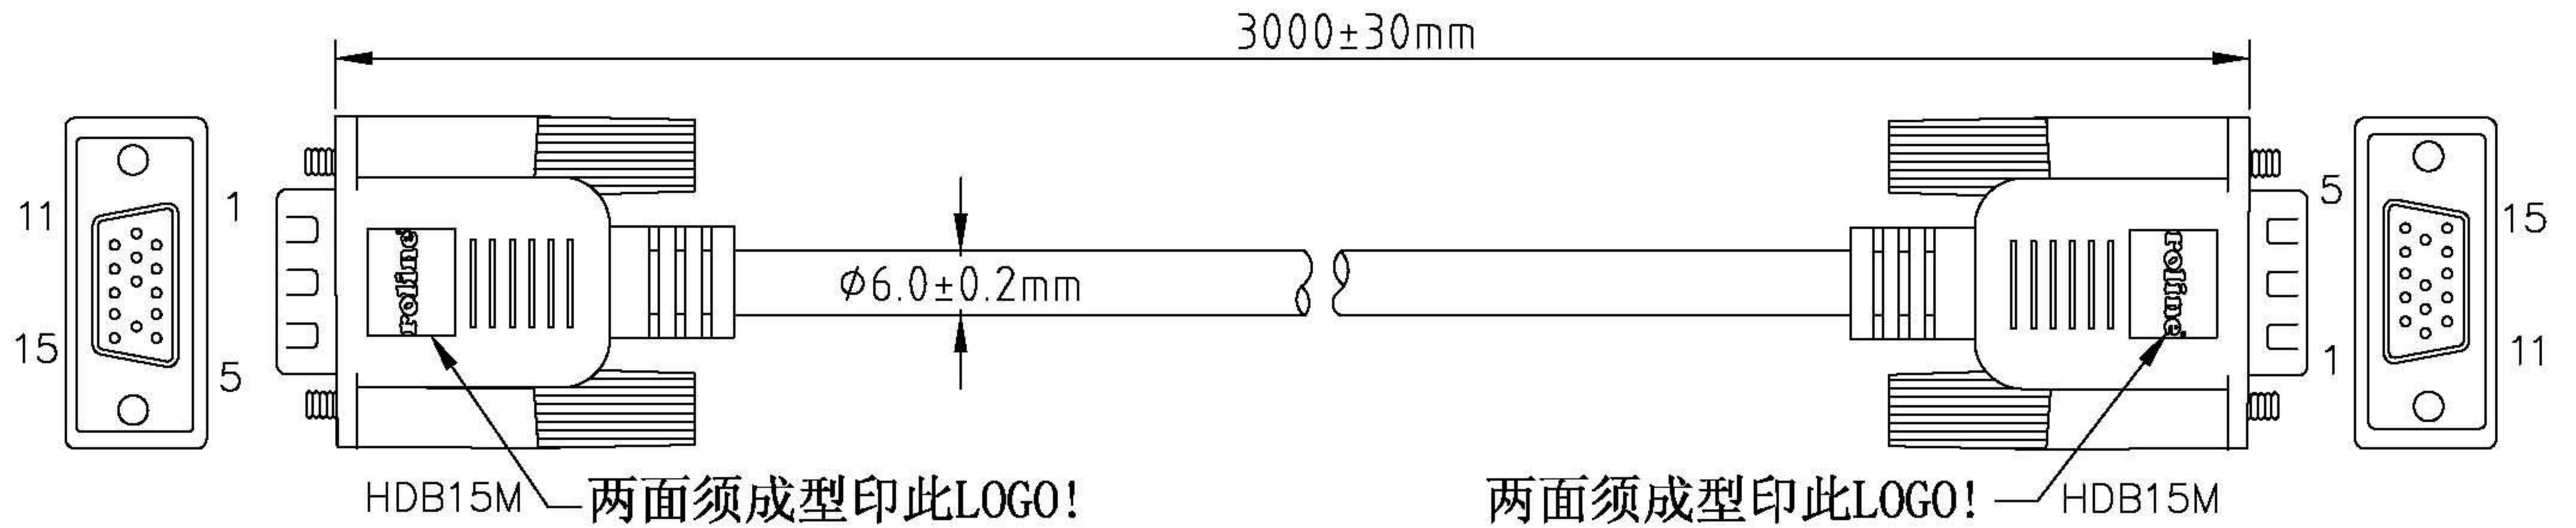

Datenblatt - Fiche technique - Data sheet

11.01.6630

ROLINE Monitor-Anschlusskabel HD15 ST/ST, 3,0 m

ROLINE Câble pour écran HD15 M - HD15 M B-B, 3,0 m

ROLINE VGA Cable, HD15 F - HD15 M, 3.0 m

NOTE: 注:线材颜色须用RLA专用米色!

1. CABLE: 28AWG, NON-UL, AL-FOIL, 14C+1, BEIGE COLOR, OD=6.0mm, PVC JACKET.
2. LENGTH: 3000mm.
3. CONNECTOR: HDB15M * 2PCS, (黑胶芯)(空9针)
4. MLOD: 成型APPLE模 — 成型APPLE模
5. SCREW: #4*40 INCH SCREW * 4
6. CONTACTS:

HDB15M	1	2	3	4	5	6	7	8	10	11	12	13	14	15	64
HDB15M	1	2	3	4	5	6	7	8	10	11	12	13	14	15	64
7. OPEN/SHORT: 100% TEXT.
INSULATION: 1M.
8. ALL MUST BE ROHS COMPLIANT.

PE BAG(190*300*0.06)
+ 吊卡+条码贴纸包装

COMPANY	RLA		ITEM NO.	11.01.6630	NO	B	Rotronic Co., Ltd.	SCALE	NON
REVISION	DATE	DISCRIPTION	DRAWN BY					UNIT(mm)	
REV.A/0	2006.04.28	C13-2604055	DESIGNED BY					DRAWING NO.	
			APPROVAL BY						