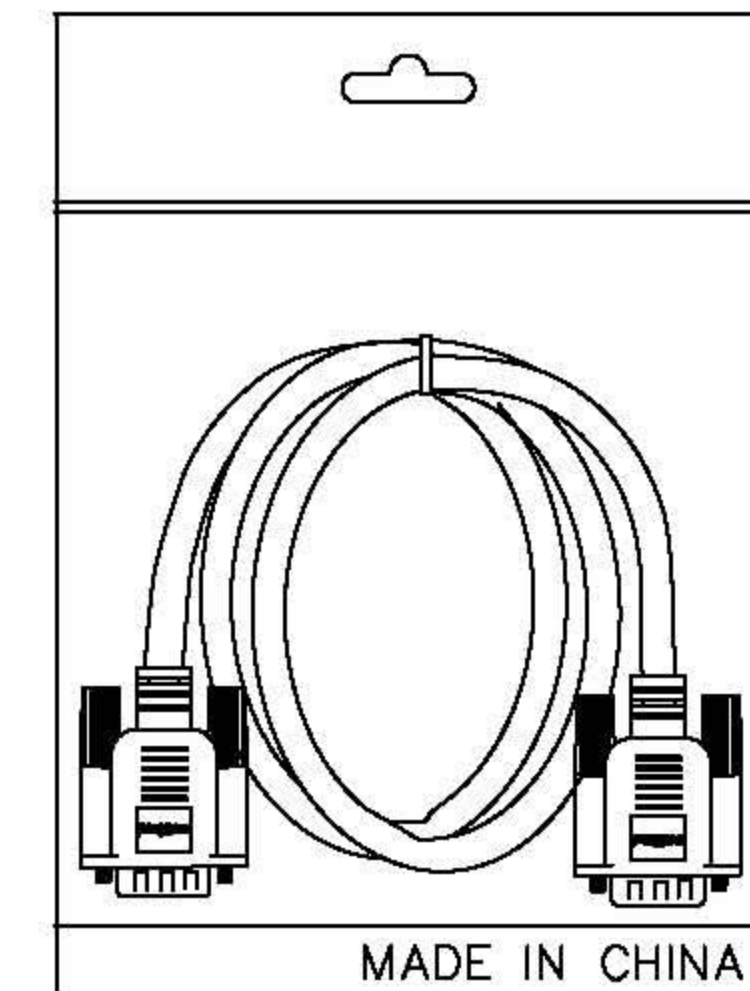

PE BAG(190*300*0.06)
+ 吊卡+条码贴纸包装

COMPANY	RLA		ITEM NO.	11.01.6630	NO	B	Rotronic Co., Ltd.	SCALE	NON
REVISION	DATE	DISCRIPTION	DRAWN BY					UNIT(mm)	
REV.A/0	2006.04.28	C13-2604055	DESIGNED BY					DRAWING NO.	
			APPROVAL BY