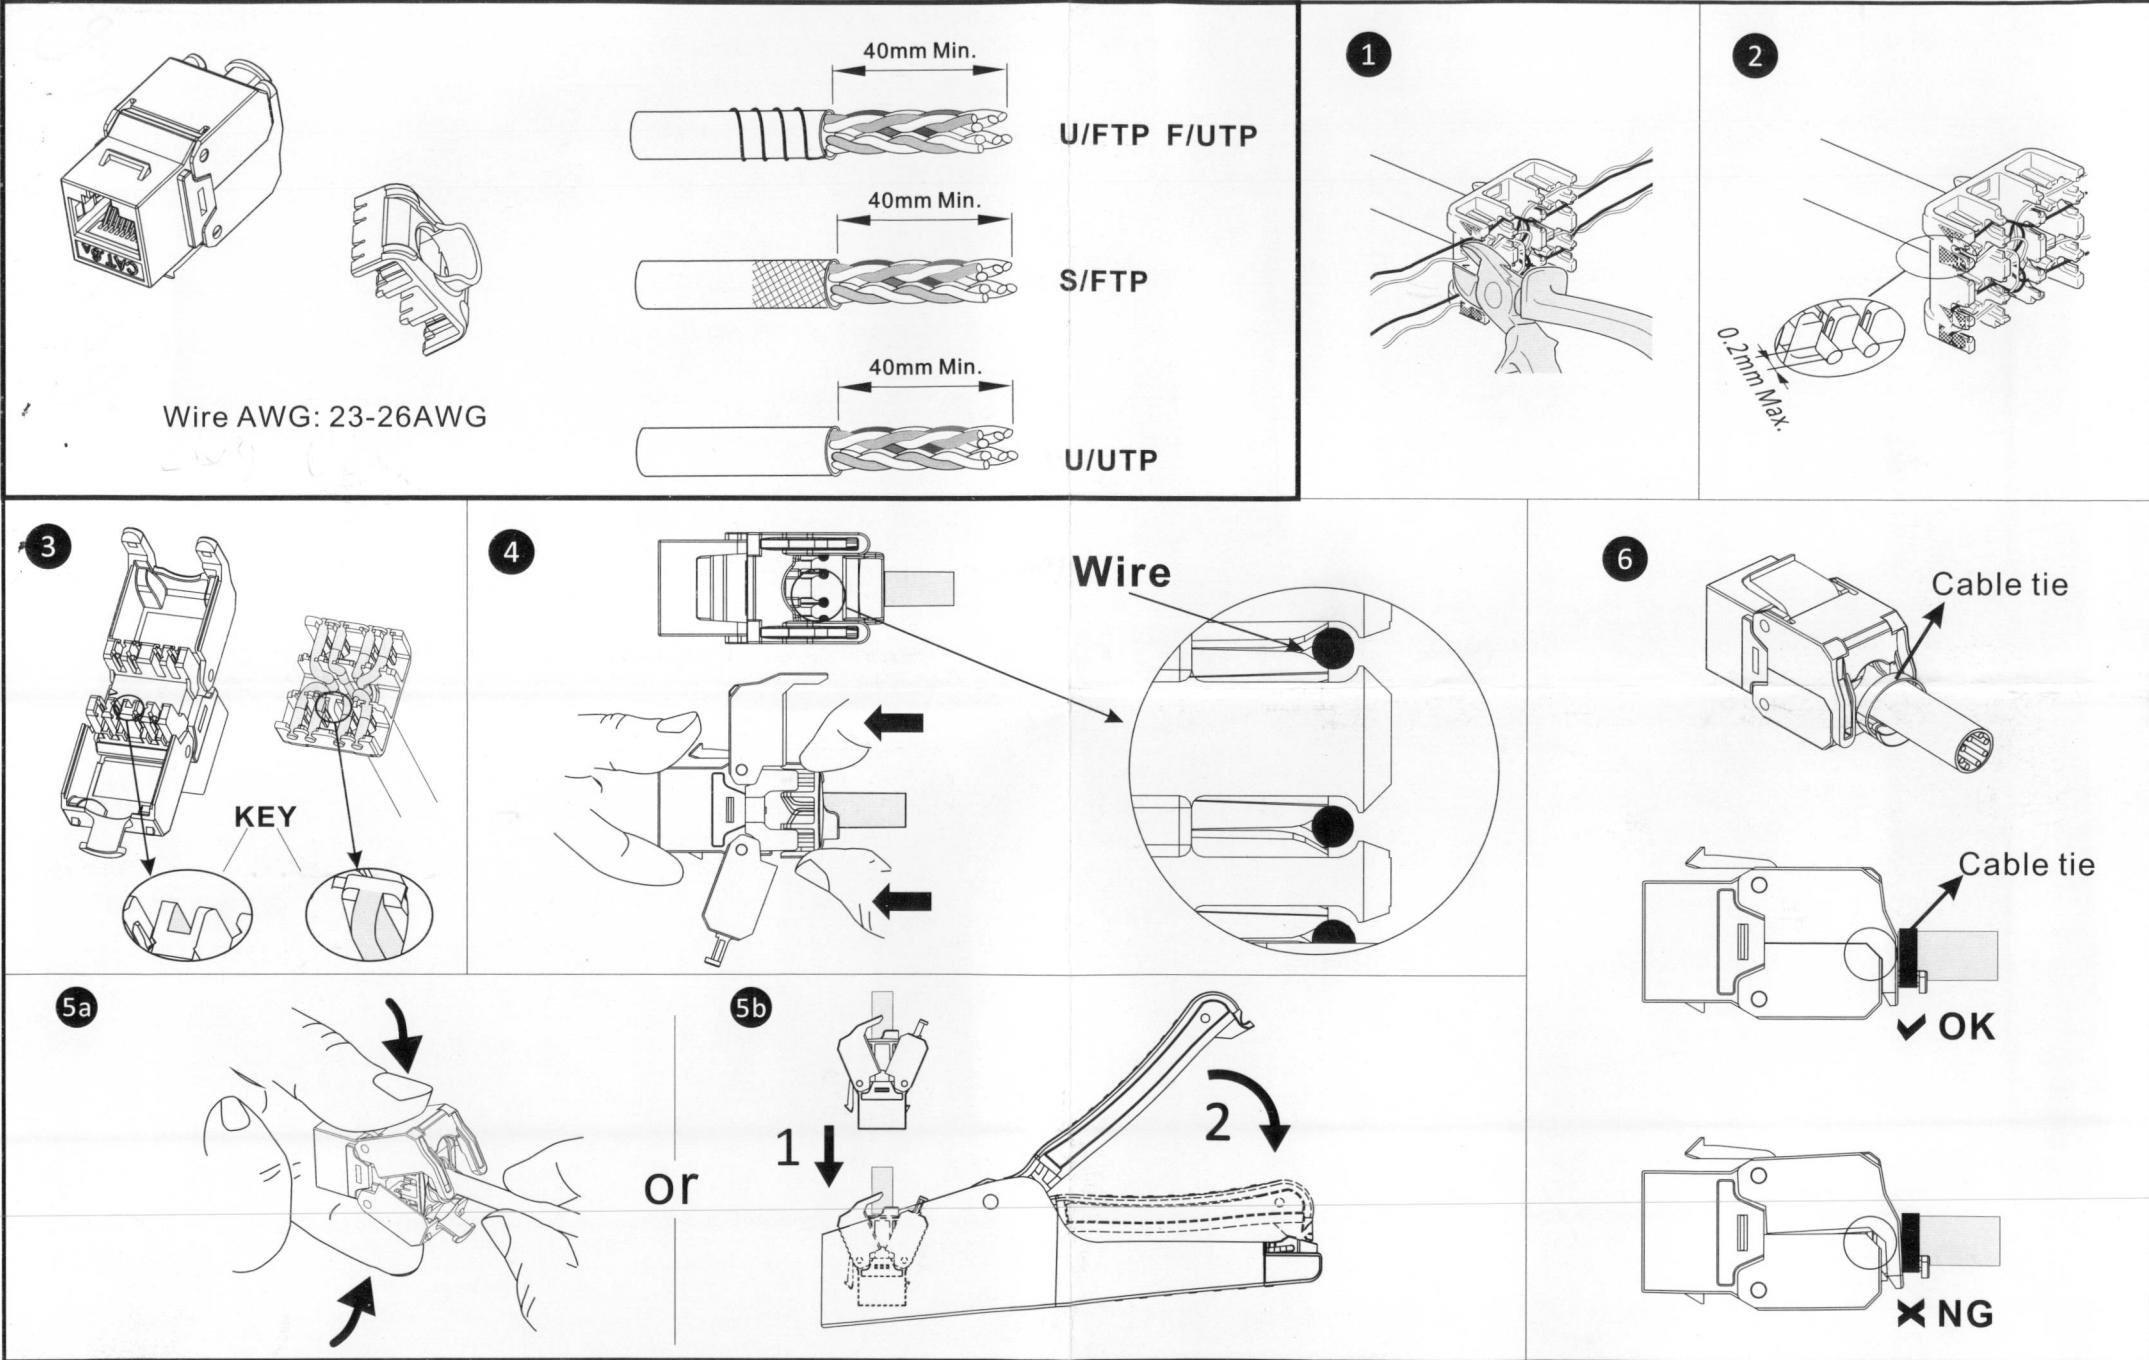

Keystone Jack User Guide

KJ88F

The mated plug should comply with FCC Part 68 Subpart F rules and IEC 60603-7.