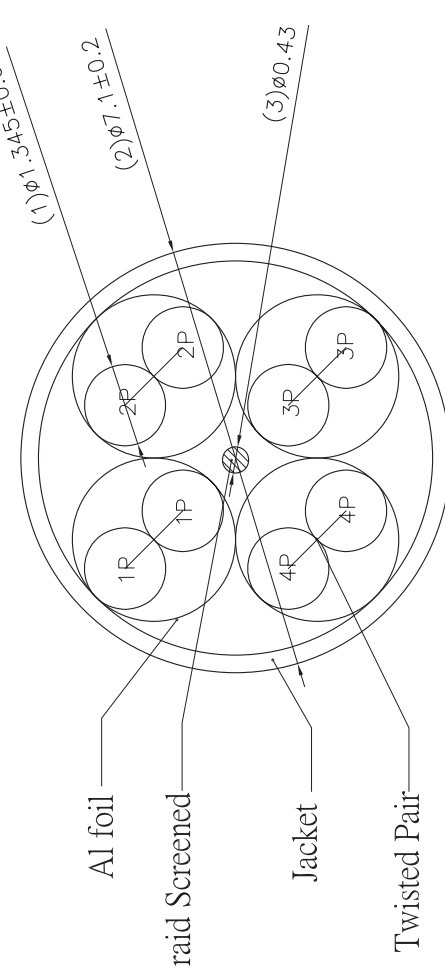

Datenblatt - Fiche technique - Data sheet

21.15.1683

ROLINE UTP Kabel, Kat. 6a, Massivdraht, 100 m

ROLINE Câble UTP rigide Cat.6a rigide, 100 m

ROLINE UTP Cable Cat.6a, Solid Wire, 100 m

Al foil
Braid Screened
Jacket
Twisted Pair

SCALE 8/1

制二生產批號
線材長度

SCALE 1/2

roline U/FTP INSTALL CABLE 23AWG 4PR CM 75 °C (UL) E178558 rated ANSI/TIA 568C.2 CAT.6A
XXXXXX-X

SCALE 1/1

Specifications:

- 1.Wiring:T568B
- 2.Copper conductor:23AWG
- 3.XXXXXXX-X: Batch Number
- 4.XXXXXM: Cable length
- 5.Print legend: Black cable with white printing all other cable with blue printing
- 6.Material of jacket: PVC

NO.	DESCRIPTION	P/N.	MATERIAL	Q'TY
"#":	Matching DIM.	20.FEB.2013	YAN	
"%":	Important DIM.	20.FEB.2013	MAER	
Others General DIM.				
APPROVAL 20.FEB.2013 FRANK				
DATE NAME				
SCALE 8/1 (A4) UNIT mm				
DRAWING NO. ROL-U-FTP-Solid-C6A-CABLE(SA1)				
DRAWING CLASSIFICATION S SHEET 1 OF 1				
ITEM NO.: 21.15.1681				
DES.: roline-MP120822-002				