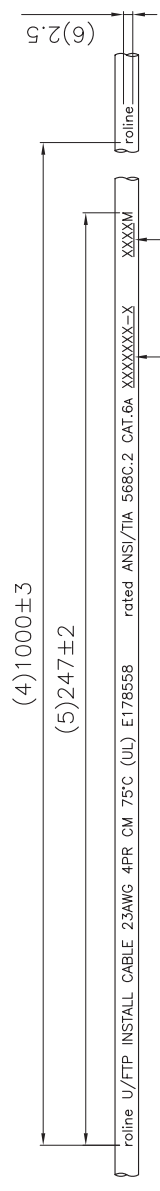

Datenblatt - Fiche technique - Data sheet

21.15.1683

ROLINE UTP Kabel, Kat. 6a, Massivdraht, 100 m

ROLINE Câble UTP rigide Cat.6a rigide, 100 m

ROLINE UTP Cable Cat.6a, Solid Wire, 100 m

Al foil
Braid Screened
Jacket
Twisted Pair

SCALE 8/1

制二生產批號
線材長度

SCALE 1/2

roline U/FTP INSTALL CABLE 23AWG 4PR CM 75 °C (UL) E178558 rated ANSI/TIA 568C.2 CAT.6A
XXXXXX-X

SCALE 1/1

Specifications:

- 1.Wiring:T568B
- 2.Copper conductor:23AWG
- 3.XXXXXXX-X: Batch Number
- 4.XXXXXM: Cable length
- 5.Print legend: Black cable with white printing all other cable with blue printing
- 6.Material of jacket: PVC

NO.	DESCRIPTION	P/N.	MATERIAL	Q'TY
"#":	Matching DIM.	20.FEB.2013	YAN	
"%":	Important DIM.	20.FEB.2013	MAER	
Others General DIM.				
APPROVAL 20.FEB.2013 FRANK				
DATE NAME				
SCALE 8/1 (A4) UNIT mm				
DRAWING NO. ROL-U-FTP-Solid-C6A-CABLE(SA1)				
DRAWING CLASSIFICATION S SHEET 1 OF 1				
ITEM NO.: 21.15.1681				
DES.: roline-MP120822-002				