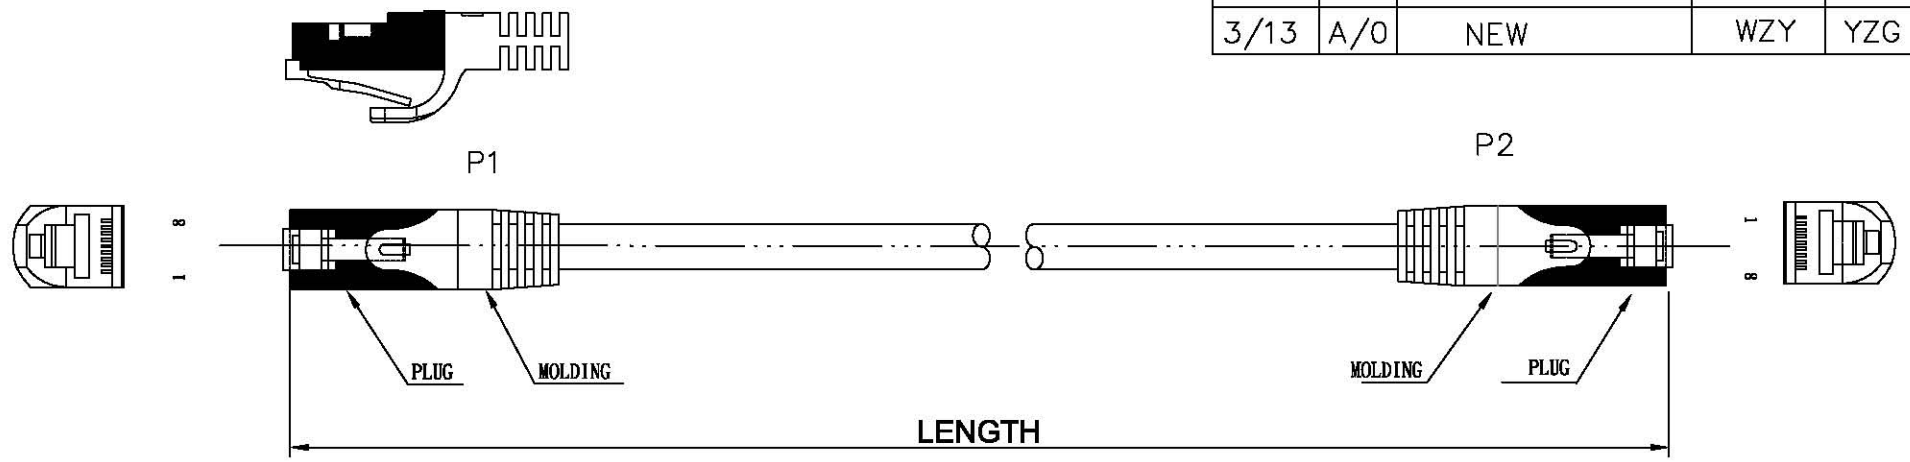

Datenblatt - Fiche technique - Data sheet

21.15.1200

ROLINE S/FTP-(PiMF-)Patchkabel Kat.6, LSOH, gelb, 10m

Cordon ROLINE Cat.6 S/FTP LSOH jaune, 10,0m

ROLINE S/FTP Patch Cord Cat.6, halogen-free, yellow, 10m

DATE	REV	DESCRIPTION	BY	CHKD
3/13	A/0	NEW	WZY	YZG

Marking: <LP727> roline CAT.6 SFTP 26AWGX4P TYPE LSOH IEC 332.3C -ISO/IEC 11801 & EN 50288 & TIA/EIA-568-B.2-1

orange 1 white/orange	green 2 white/green
blue 3 white/blue	brown 4 white/brown

PA/R	PINOUT		
	P1 (T568B)	WIRE	P2 (568B)
1	1	WHT/ORG	1
	2	ORG	2
2	3	WHT/GRN	3
	6	GRN	6
3	4	BLU	7
	5	WHT/BLU	8
4	7	WHT/BRN	4
	8	BRN	5

Conductor	Bare Copper 26AWG 7/0.152±0.005mm
Insulation	Thickness:MIN at any point:0.2mm MAX AVG:0.35mm Diameter:1.05±0.05mm
Jacket	LSOH Thickness:MIN at any point:0.50mm MAX AVG:0.60mm Diameter:6.1±0.2mm

WIRE	CAT.6 PIMF STR 26AWG*4P
PLUG	YS-17 8P8C 50u"
Length	XXM
COLOR	GRAY852

Unless specified on the drawing, tolerances are per the follows:
 . ± 1
 .X ± 0.2
 .XX ± 0.05

Rotronic Co., Ltd.

3RD			DRAW.NO	00307	ITEM	21.15.18XX		
			DEPARTMENT	R&D	DRAW	ZhaoyangWu	DATE	2009/3/13
			SCALE		CHECKER		APPROVAL	
			UNIT	MM	SHEET	1	OF	1