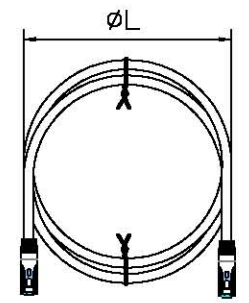

Datenblatt - Fiche technique - Data sheet

21.15.1200

ROLINE S/FTP-(PiMF-)Patchkabel Kat.6, LSOH, gelb, 10m

Cordon ROLINE Cat.6 S/FTP LSOH jaune, 10,0m

ROLINE S/FTP Patch Cord Cat.6, halogen-free, yellow, 10m

DATE	REV	DESCRIPTION	BY	CHKD
3/13	A/0	NEW	WZY	YZG

Marking: <LP727> roline CAT.6 SFTP 26AWGX4P TYPE LSOH IEC 332.3C -ISO/IEC 11801 & EN 50288 & TIA/EIA-568-B.2-1

orange 1 white/orange	green 2 white/green
blue 3 white/blue	brown 4 white/brown

PA/R	PINOUT		
	P1 (T568B)	WIRE	P2 (568B)
1	1	WHT/ORG	1
	2	ORG	2
2	3	WHT/GRN	3
	6	GRN	6
3	4	BLU	7
	5	WHT/BLU	8
4	7	WHT/BRN	4
	8	BRN	5

Conductor	Bare Copper 26AWG 7/0.152±0.005mm
Insulation	Thickness:MIN at any point:0.2mm MAX AVG:0.35mm Diameter:1.05±0.05mm
Jacket	LSOH Thickness:MIN at any point:0.50mm MAX AVG:0.60mm Diameter:6.1±0.2mm

WIRE	CAT.6 PIMF STR 26AWG*4P
PLUG	YS-17 8P8C 50u"
Length	XXM
COLOR	GRAY852

Unless specified on the drawing, tolerances are per the follows:
 . ± 1
 .X ± 0.2
 .XX ± 0.05

Rotronic Co., Ltd.

3RD			DRAW.NO	00307	ITEM	21.15.18XX		
			DEPARTMENT	R&D	DRAW	ZhaoyangWu	DATE	2009/3/13
			SCALE		CHECKER		APPROVAL	
			UNIT	MM	SHEET	1	OF	1