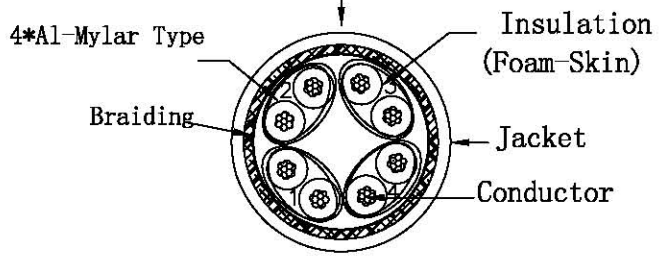

Datenblatt - Fiche technique - Data sheet

21.15.1200

ROLINE S/FTP-(PiMF-)Patchkabel Kat.6, LSOH, gelb, 10m

Cordon ROLINE Cat.6 S/FTP LSOH jaune, 10,0m

ROLINE S/FTP Patch Cord Cat.6, halogen-free, yellow, 10m

DATE	REV	DESCRIPTION	BY	CHKD
3/13	A/0	NEW	WZY	YZG

Marking: <LP727> roline CAT.6 SFTP 26AWGX4P TYPE LSOH IEC 332.3C -ISO/IEC 11801 & EN 50288 & TIA/EIA-568-B.2-1

orange 1 white/orange	green 2 white/green
blue 3 white/blue	brown 4 white/brown

PA/R	PINOUT		
	P1 (T568B)	WIRE	P2 (568B)
1	1	WHT/ORG	1
	2	ORG	2
2	3	WHT/GRN	3
	6	GRN	6
3	4	BLU	7
	5	WHT/BLU	8
4	7	WHT/BRN	4
	8	BRN	5

Conductor	Bare Copper 26AWG 7/0.152±0.005mm
Insulation	Thickness:MIN at any point:0.2mm MAX AVG:0.35mm Diameter:1.05±0.05mm
Jacket	LSOH Thickness:MIN at any point:0.50mm MAX AVG:0.60mm Diameter:6.1±0.2mm