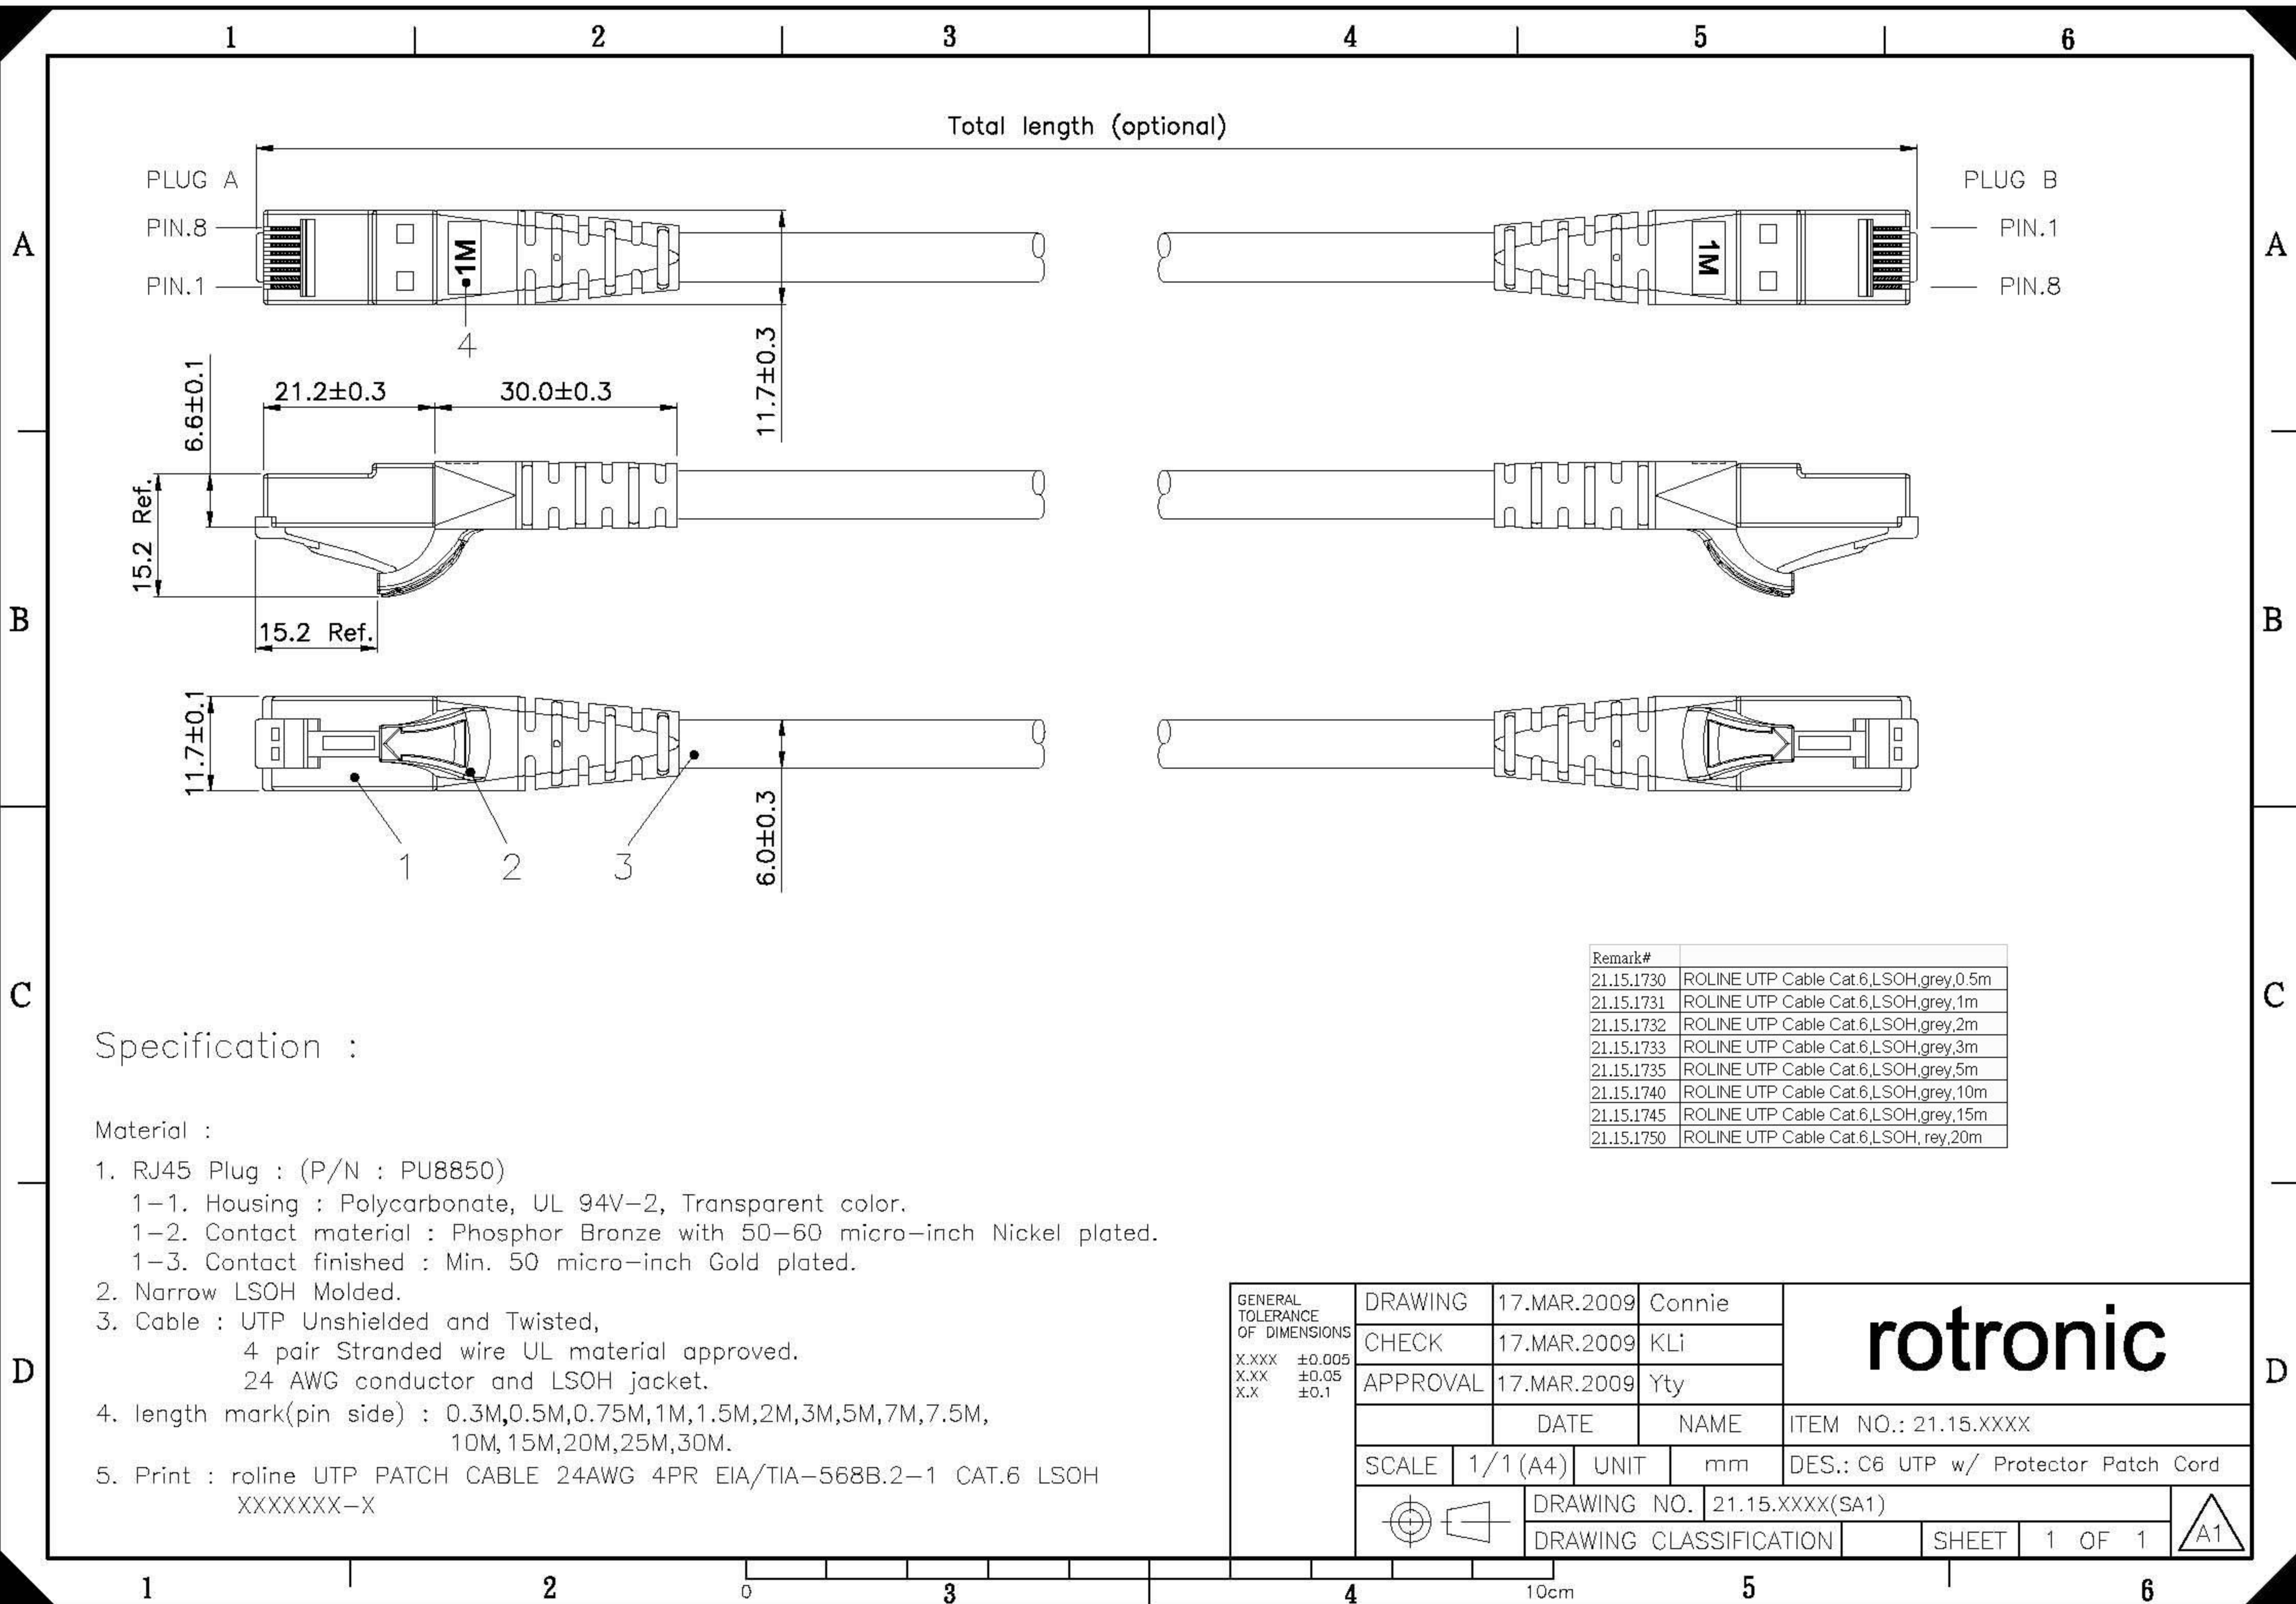

Datenblatt - Fiche technique - Data sheet

21.15.1085

ROLINE UTP-Patchkabel Kat.6, LSOH, blau, 5,0 m

Cordon ROLINE Cat.6 UTP LSOH, bleu, 5,0 m

ROLINE UTP Cable Cat.6, halogen-free, blue, 5.0 m

Specification :

Material :

1. RJ45 Plug : (P/N : PU8850)
 - 1-1. Housing : Polycarbonate, UL 94V-2, Transparent color.
 - 1-2. Contact material : Phosphor Bronze with 50-60 micro-inch Nickel plated.
 - 1-3. Contact finished : Min. 50 micro-inch Gold plated.
2. Narrow LSOH Molded.
3. Cable : UTP Unshielded and Twisted,
 - 4 pair Stranded wire UL material approved.
 - 24 AWG conductor and LSOH jacket.
4. length mark(pin side) : 0.3M,0.5M,0.75M,1M,1.5M,2M,3M,5M,7M,7.5M, 10M,15M,20M,25M,30M.
5. Print : roline UTP PATCH CABLE 24AWG 4PR EIA/TIA-568B.2-1 CAT.6 LSOH XXXXXXXX-X

Remark#	
21.15.1730	ROLINE UTP Cable Cat.6,LSOH,gre,0.5m
21.15.1731	ROLINE UTP Cable Cat.6,LSOH,gre,1m
21.15.1732	ROLINE UTP Cable Cat.6,LSOH,gre,2m
21.15.1733	ROLINE UTP Cable Cat.6,LSOH,gre,3m
21.15.1735	ROLINE UTP Cable Cat.6,LSOH,gre,5m
21.15.1740	ROLINE UTP Cable Cat.6,LSOH,gre,10m
21.15.1745	ROLINE UTP Cable Cat.6,LSOH,gre,15m
21.15.1750	ROLINE UTP Cable Cat.6,LSOH, gre,20m

GENERAL TOLERANCE OF DIMENSIONS X.XXX ±0.005 X.XX ±0.05 X.X ±0.1	DRAWING	17.MAR.2009	Connie	rotronic	
	CHECK	17.MAR.2009	KLi		
	APPROVAL	17.MAR.2009	Yty		
		DATE	NAME	ITEM NO.: 21.15.XXXX	
	SCALE	1/1 (A4)	UNIT	mm	DES.: C6 UTP w/ Protector Patch Cord
		DRAWING NO.	21.15.XXXX(SA1)		
		DRAWING CLASSIFICATION		SHEET	1 OF 1