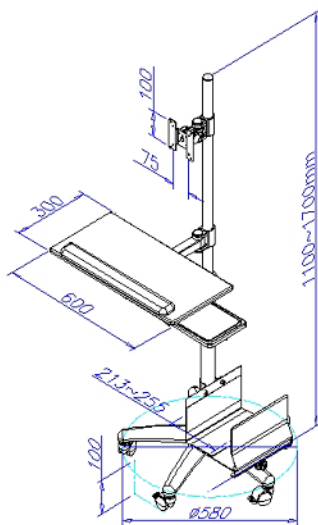

Datenblatt - Fiche technique - Data sheet

17.99.1174

VALUE PC/LCD-Rollständer, 180cm

VALUE Support sur roues PC / LCD, 180 cm

VALUE Mobile PC Cart, silver

Item no.: 17.99.1174

VALUE Mobile PC Cart, silver color

Photo:

Product Dimension:

Features:

- fit with wheels and allow easy movement of a full PC setup
- carry one pc tower as well as keyboard, mouse platform and LCD monitor panel
- LCD monitor can be adjustable the height from 1100mm to 1700mm high
- LCD monitor adapter bracket provides provide swivel, tilt and rotation function
- Weight Capacity: 10kgs
- Monitor Mounting Holes: VESA 75*75 or 100*100mm

Enable 3D View