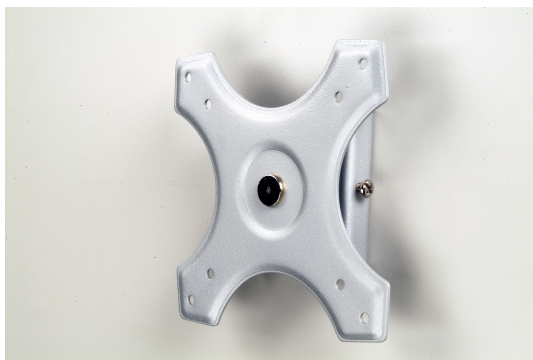

Datenblatt - Fiche technique - Data sheet

17.99.1124

VALUE LCD-Befestigung, Wandmontage

VALUE Fixation LCD, montage mural

VALUE LCD Monitor Wall Mount Kit

Item no. 17.99.1124

VALUE TV/LCD Wall Mount Bracket, silver

Features :

- Mounts any LCD flat screen off the wall about 1.5cm
- Meets with VESA 75 x 75mm or 100 x 100mm
- Easy to mount with sliding bracket design
- Supports LCD screen up to 15kgs
- Silver color