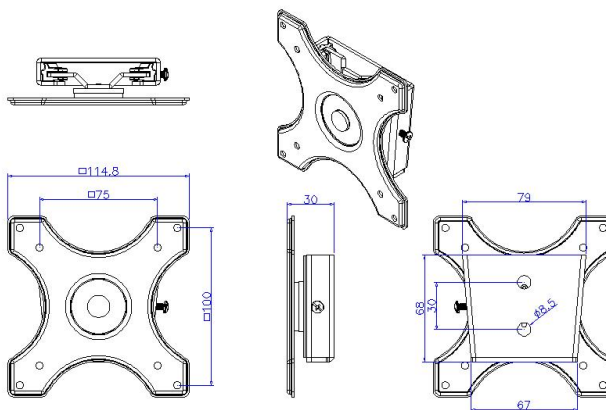

Datenblatt - Fiche technique - Data sheet

17.99.1124

VALUE LCD-Befestigung, Wandmontage

VALUE Fixation LCD, montage mural

VALUE LCD Monitor Wall Mount Kit

Item no. 17.99.1124

VALUE TV/LCD Wall Mount Bracket, silver

Features :

- Mounts any LCD flat screen off the wall about 1.5cm
- Meets with VESA 75 x 75mm or 100 x 100mm
- Easy to mount with sliding bracket design
- Supports LCD screen up to 15kgs
- Silver color