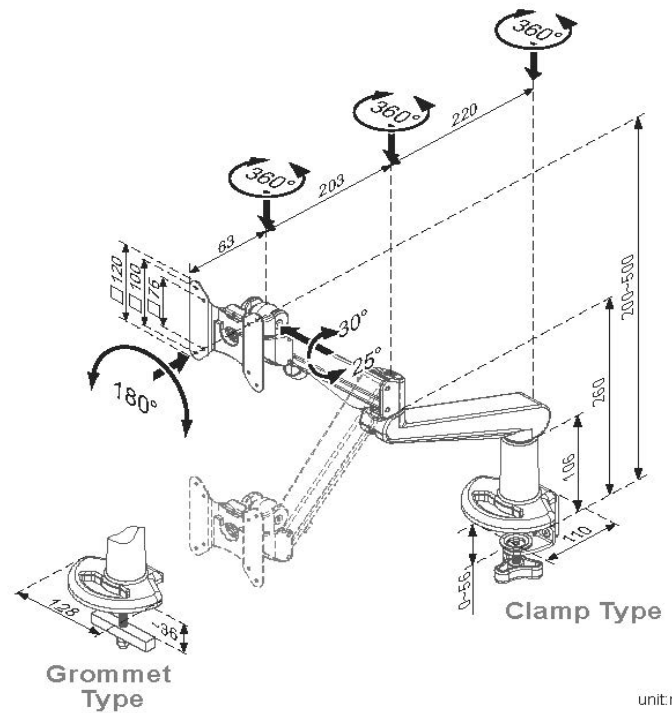

Datenblatt - Fiche technique - Data sheet

17.03.1147

ROLINE LCD-Arm Pneumatic, Tischmontage, 2 Gelenke, Pivot

ROLINE Support LCD à gaz, fonction pivot

ROLINE LCD Monitor Stand Pneumatic, Desk Clamp, Pivot, 2 Joints

Item no.: 17.03.1147

ROLINE LCD Monitor Stand, w/Gas Spring, silver color

Features:

- Slim and streamlined design frees up desk space
- Allows effortless adjustment for viewing comfort
- Comes with both desk clamp and grommet mount
- Organized cable management gives a neat look
- Quick-release VESA enables easy installation
- VESA : 75/100 mm
- Loading : 3~8 kgs
- Material: Aluminum alloy