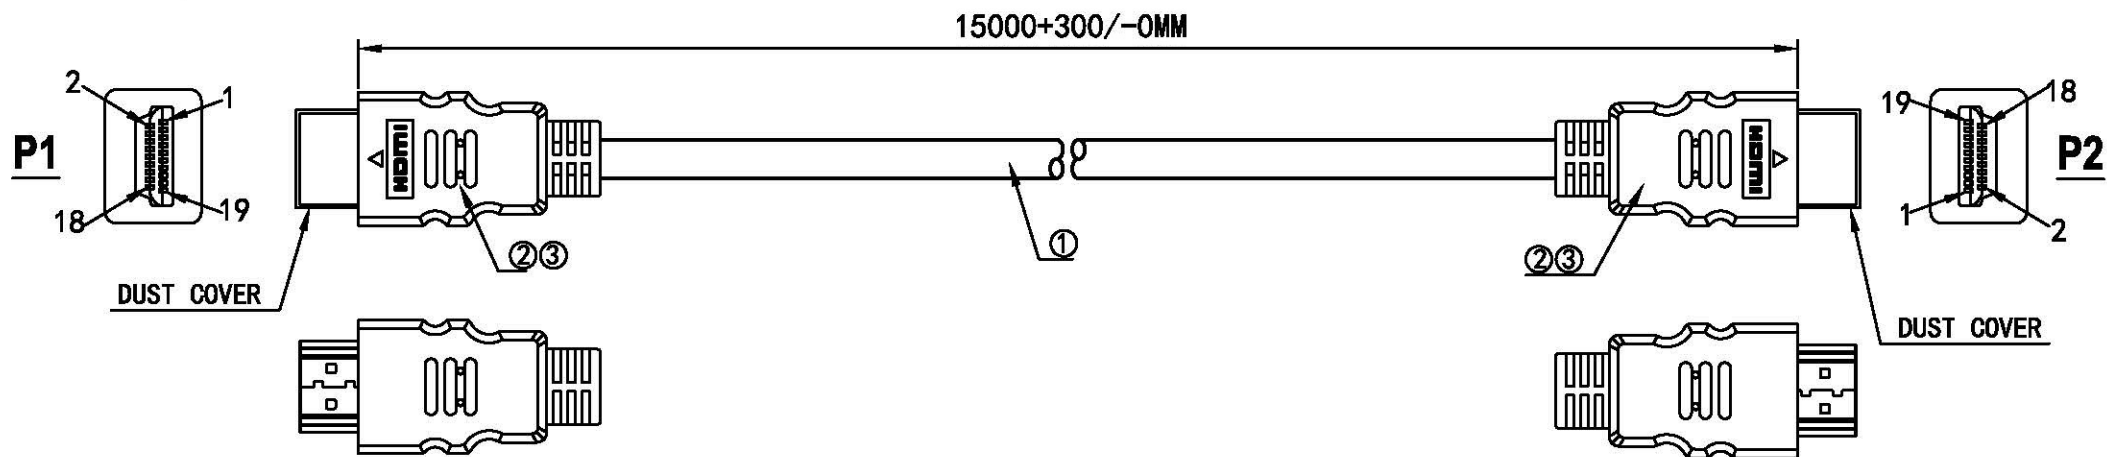

**Datenblatt - Fiche technique - Data sheet**

**11.04.5745**

**ROLINE HDMI High Speed Kabel mit Ethernet, LSOH, 15m**

**ROLINE Câble HDMI High Speed avec Ethernet, LSOH, 15m**

**ROLINE HDMI High Speed Cable with Ethernet,  
HDMI M – HDMI M, LSOH, 15m**

**NOTES:**

1. CABLE: UL21445 (26AWG\*1P+EAM)\*5+26AWG\*4C  
+AEB OD=8.3MM JACKET: LSOH BLACK
2. CONNECTOR: HDMI A MALE INSULATION: BLACK, SHELL - NICKEL PLATED
3. OUTER MOLD: LSOH 45P BLACK

**ELECTRICAL TEST:**

1. 100% TEST OPEN SHORT MIS-WIRE
2. INSULATION RESISTANCE: 2M OHM MIN.

**WIRE ADDRESS**

ITEM NO.	11.04.5745	Draw	F16 CHIEN	Date	2015-03-02
ROLINE HDMI High Speed Cable, w/Ethernet, A-A, M/M, LSOH 15.0m, black		Check		Date	
		Approval		Date	
Unit (MM)					