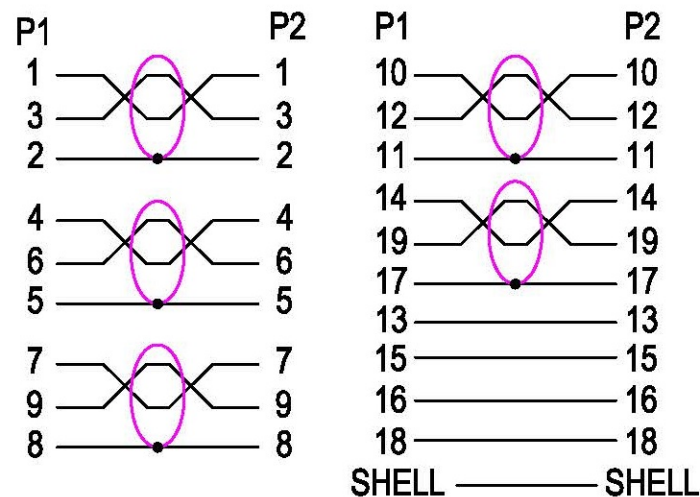

**Datenblatt - Fiche technique - Data sheet**

**11.04.5745**

**ROLINE HDMI High Speed Kabel mit Ethernet, LSOH, 15m**

**ROLINE Câble HDMI High Speed avec Ethernet, LSOH, 15m**

**ROLINE HDMI High Speed Cable with Ethernet,  
HDMI M – HDMI M, LSOH, 15m**

**NOTES:**

1. CABLE: UL21445 (26AWG\*1P+EAM)\*5+26AWG\*4C  
+AEB OD=8.3MM JACKET: LSOH BLACK
2. CONNECTOR: HDMI A MALE INSULATION: BLACK, SHELL - NICKEL PLATED
3. OUTER MOLD: LSOH 45P BLACK

**ELECTRICAL TEST:**

1. 100% TEST OPEN SHORT MIS-WIRE
2. INSULATION RESISTANCE: 2M OHM MIN.

**WIRE ADDRESS**

ITEM NO.	11.04.5745	Draw	F16 CHIEN	Date	2015-03-02
ROLINE HDMI High Speed Cable, w/Ethernet, A-A, M/M, LSOH 15.0m, black		Check		Date	
		Approval		Date	
Unit (MM)					