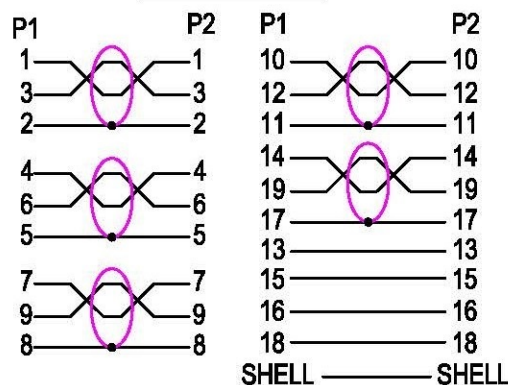

Datenblatt - Fiche technique - Data sheet

11.04.5703

ROLINE HDMI High Speed Kabel mit Ethernet, weiss, 3,0m

ROLINE Câble HDMI High Speed avec Ethernet, blanc, 3,0m

ROLINE HDMI High Speed Cable + Ethernet, M/M, 3 m

NOTES:

1. CABLE: UL20276 (28AWG*1P+EAM)*5C+28AWG*4C
 + AEB OD=7.3MM JACKET: PVC White

CABLE PRINT: High Speed HDMI™ Cable with Ethernet

2. CONN: HDMI A/M INSULATION: BLACK, SHELL GOLD-PLATED

3. OUTER MOLD: 45P white

RoHS & REACH compliant

ELECTRICAL TEST:

- 1. 100% TEST OPEN SHORT MIS-WIRE;
- 2. INSULATION RESISTANCE: 2M OHM MIN;

WIRE ADDRESS

ITEM NO.	L (MM)	T (MM)
11.04.5701	1000	+40/-0
11.04.5703	3000	+60/-0

ITEM NO.	11.04.5701, 11.04.5703	Draw	FC038 XW	Date	2014-06-10
DESC.	ROLINE HDMI High Speed Cable w/Ethernet, AM/AM, white	Check		Date	
original NO.	Unit (MM)	Approval		Date	