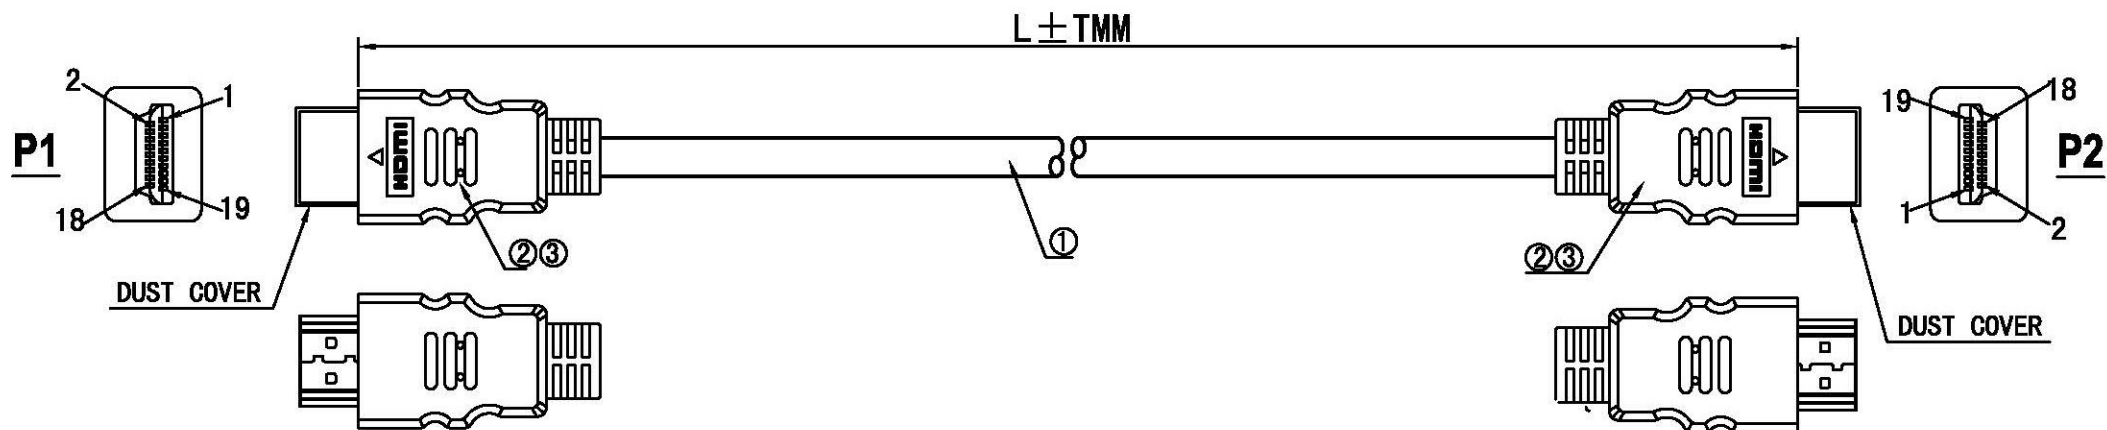

Datenblatt - Fiche technique - Data sheet

11.04.5703

ROLINE HDMI High Speed Kabel mit Ethernet, weiss, 3,0m

ROLINE Câble HDMI High Speed avec Ethernet, blanc, 3,0m

ROLINE HDMI High Speed Cable + Ethernet, M/M, 3 m

NOTES:

1. CABLE: UL20276 (28AWG*1P+EAM)*5C+28AWG*4C
 + AEB OD=7.3MM JACKET: PVC White

CABLE PRINT: High Speed HDMI™ Cable with Ethernet

2. CONN: HDMI A/M INSULATION: BLACK, SHELL GOLD-PLATED

3. OUTER MOLD: 45P white

RoHS & REACH compliant

ELECTRICAL TEST:

- 1. 100% TEST OPEN SHORT MIS-WIRE;
- 2. INSULATION RESISTANCE: 2M OHM MIN;

WIRE ADDRESS

ITEM NO.	L (MM)	T (MM)
11.04.5701	1000	+40/-0
11.04.5703	3000	+60/-0

ITEM NO.	11.04.5701, 11.04.5703	Draw	FC038 XW	Date	2014-06-10
DESC.	ROLINE HDMI High Speed Cable w/Ethernet, AM/AM, white	Check		Date	
original NO.	Unit (MM)	Approval		Date	