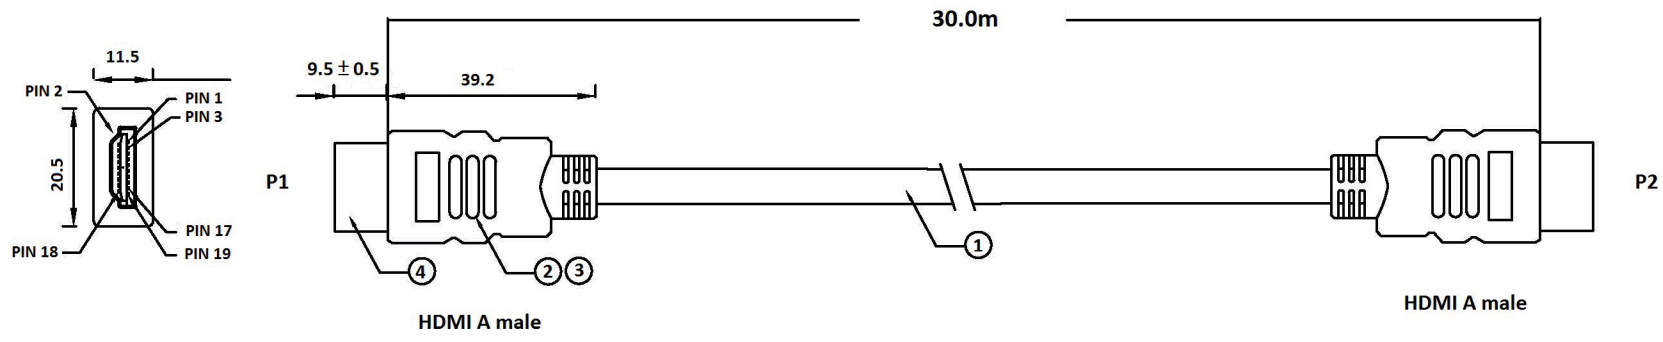

Datenblatt - Fiche technique - Data sheet

11.04.5546

ROLINE HDMI High Speed Kabel mit Ethernet, 30m

ROLINE Câble HDMI High Speed avec Ethernet, 30m

ROLINE HDMI High Speed Cable + Ethernet, M/M, 30m

Cable Specifications:

Pin Assignment

NO.	SPECIFICATIONS
1	HDMI 24AWG (1/0.52Cu*1P+1/0.32Cu)*5+1/0.32Cu*4C+D1/0.32Cu+128AM
2	PVC Jacket: 50P black PVC
3	Inner molding: transparent PE
4	Nickel-plated connector

ITEM NO.	11.04.5546			drawn	
DESCRIPTION	ROLINE HDMI High Speed Cable w/Ethernet, A-A, M/M, 30.0m, black			checked	
				approved	
REV.	A	SCALE	UNIT	MM	
	drawing no.				
SECOMP					