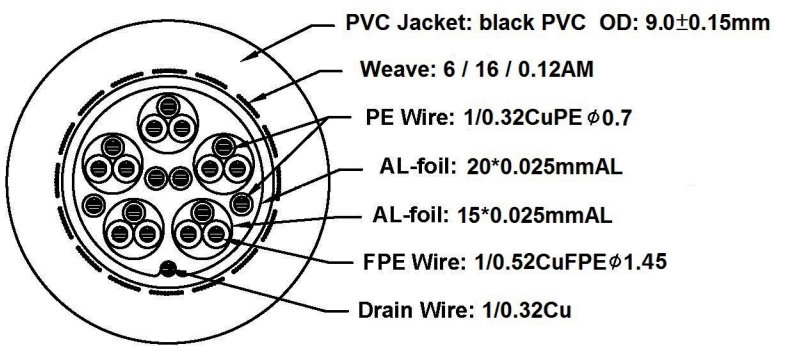

Datenblatt - Fiche technique - Data sheet

11.04.5546

ROLINE HDMI High Speed Kabel mit Ethernet, 30m

ROLINE Câble HDMI High Speed avec Ethernet, 30m

ROLINE HDMI High Speed Cable + Ethernet, M/M, 30m

Cable Specifications:

Pin Assignment

NO.	SPECIFICATIONS
1	HDMI 24AWG (1/0.52Cu*1P+1/0.32Cu)*5+1/0.32Cu*4C+D1/0.32Cu+128AM
2	PVC Jacket: 50P black PVC
3	Inner molding: transparent PE
4	Nickel-plated connector

ITEM NO.	11.04.5546			drawn	
DESCRIPTION	ROLINE HDMI High Speed Cable w/Ethernet, A-A, M/M, 30.0m, black			checked	
				approved	
REV.	A	SCALE	UNIT	MM	
	drawing no.				
SECOMP					