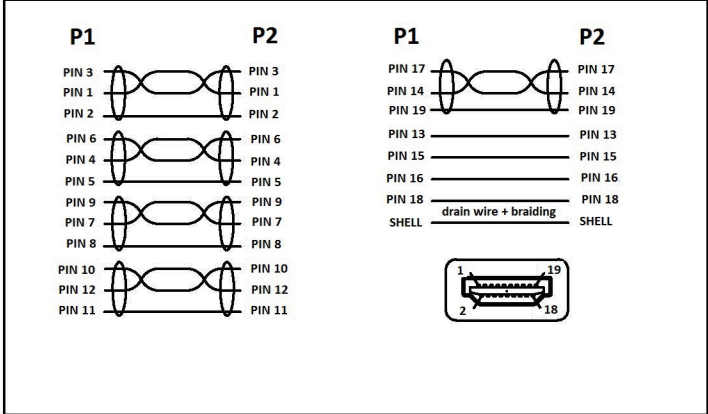

Datenblatt - Fiche technique - Data sheet

11.04.5546

ROLINE HDMI High Speed Kabel mit Ethernet, 30m

ROLINE Câble HDMI High Speed avec Ethernet, 30m

ROLINE HDMI High Speed Cable + Ethernet, M/M, 30m

Cable Specifications:

Pin Assignment

NO.	SPECIFICATIONS
1	HDMI 24AWG (1/0.52Cu*1P+1/0.32Cu)*5+1/0.32Cu*4C+D1/0.32Cu+128AM
2	PVC Jacket: 50P black PVC
3	Inner molding: transparent PE
4	Nickel-plated connector

ITEM NO.	11.04.5546			drawn	
DESCRIPTION	ROLINE HDMI High Speed Cable w/Ethernet, A-A, M/M, 30.0m, black			checked	
				approved	
REV.	A	SCALE	UNIT	MM	
	drawing no.				
SECOMP					